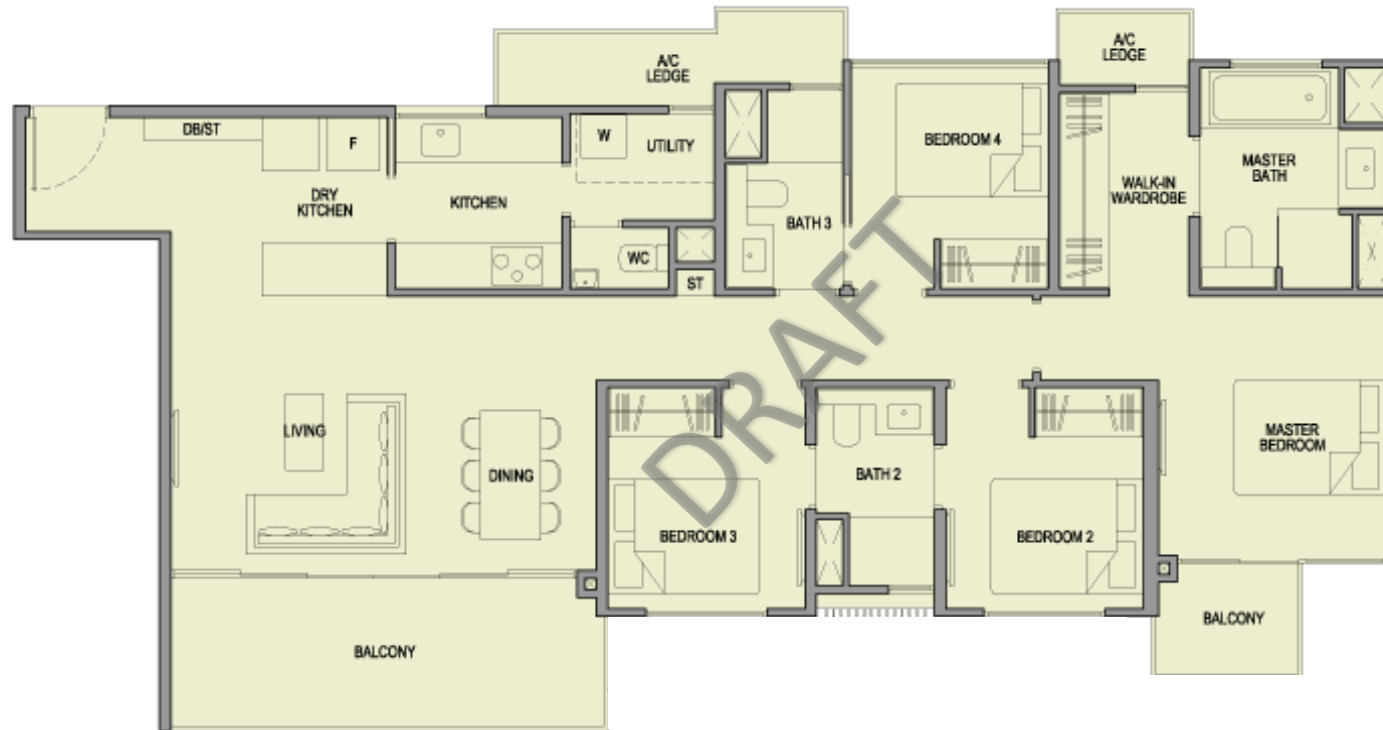

Park
Colonial

1 BEDROOM SUITE –TYPE 1B1

- 1 BEDROOM SUITE –TYPE 1B1 43sqm
- + Open kitchen concept
- + Efficient layout
- + EXTRA storage

2 BEDROOM CLASSIC –TYPE 2C1

- 2 BEDROOM CLASSIC –TYPE 2C1 56sqm
- + Open kitchen concept
- + Efficient layout
- + Balcony with master access

Show Flat Unit

3 BEDROOM CLASSIC –TYPE 3C2

- 3 BEDROOM CLASSIC –TYPE 3C2 91sqm
- + Wet & Dry kitchen concept
- + Master with 'Juliet balcony'
- + ++ storage
- + All bedroom fits Queen size mattress, Master fits King size

4 BEDROOM DELUXE –TYPE 4D1

- 4 BEDROOM DELUXE –TYPE 4D1 127sqm
- + Wide frontage Living Dining concept
- + Wet & Dry kitchen concept
- + Master with ' Juliet ' balcony
- + **ALL ensuite bath to bedrooms**
- + ++ storage, Utility with ventilation
- + **UPSIE walk-in wardrobe**, Luxurious M bath (w/bathtub)
- + All bedroom fits Queen size mattress, Master fits King size

Show Flat Unit

5 BEDROOM DELUXE –TYPE 5L1

5 BEDROOM –TYPE 5L1 159sqm

- + Wide frontage Living Dining concept
- + **Private Lift Access , W/powder room**
- + Wet & Dry kitchen concept (lifestyle entertainment concept)
- + Master with ' Juliet ' balcony
- + **2** ensuite bath to bedroom (suitable for granny stay)
- + **Dedicated laundry/yard** , Utility & WC with ventilation
- + **Super UPSIZE walk-in wardrobe**, Luxurious Master Bath (5P w/bathtub)
- + All bedroom fits Queen size mattress, Master fits King size