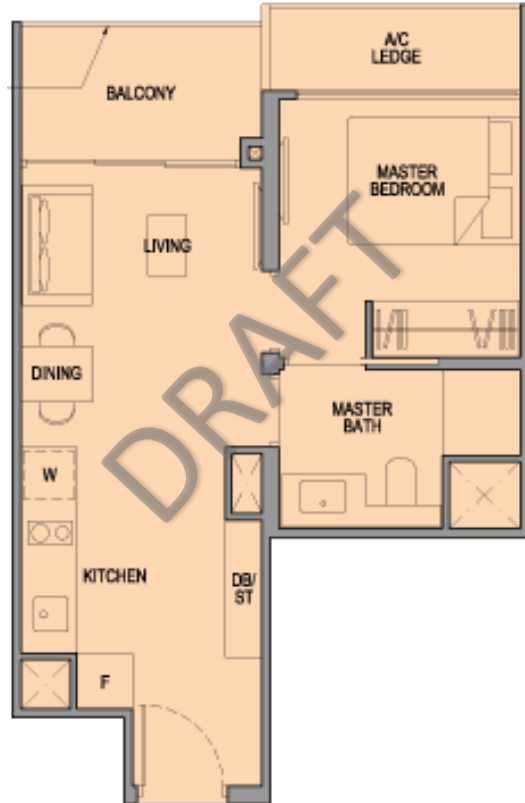

Park
Colonial

1 BEDROOM SUITE –TYPE 1B1

- 1 BEDROOM SUITE –TYPE 1B1 43sqm
- + Open kitchen concept
- + Efficient layout
- + EXTRA storage

2 BEDROOM CLASSIC –TYPE 2C1

- 2 BEDROOM CLASSIC –TYPE 2C1 56sqm
- + Open kitchen concept
- + Efficient layout
- + Balcony with master access

Show Flat Unit

3 BEDROOM CLASSIC –TYPE 3C2

- 3 BEDROOM CLASSIC –TYPE 3C2 91sqm
- + Wet & Dry kitchen concept
- + Master with 'Juliet balcony'
- + ++ storage
- + All bedroom fits Queen size mattress, Master fits King size

4 BEDROOM DELUXE –TYPE 4D1

- 4 BEDROOM DELUXE –TYPE 4D1 127sqm
- + Wide frontage Living Dining concept
- + Wet & Dry kitchen concept
- + Master with ' Juliet ' balcony
- + **ALL ensuite bath to bedrooms**
- + ++ storage, Utility with ventilation
- + **UPSIE walk-in wardrobe**, Luxurious M bath (w/bathtub)
- + All bedroom fits Queen size mattress, Master fits King size

Show Flat Unit

5 BEDROOM DELUXE –TYPE 5L1

5 BEDROOM –TYPE 5L1 159sqm

- + Wide frontage Living Dining concept
- + **Private Lift Access , W/powder room**
- + Wet & Dry kitchen concept (lifestyle entertainment concept)
- + Master with ' Juliet ' balcony
- + **2** ensuite bath to bedroom (suitable for granny stay)
- + **Dedicated laundry/yard** , Utility & WC with ventilation
- + **Super UPSIZE walk-in wardrobe**, Luxurious Master Bath (5P w/bathtub)
- + All bedroom fits Queen size mattress, Master fits King size