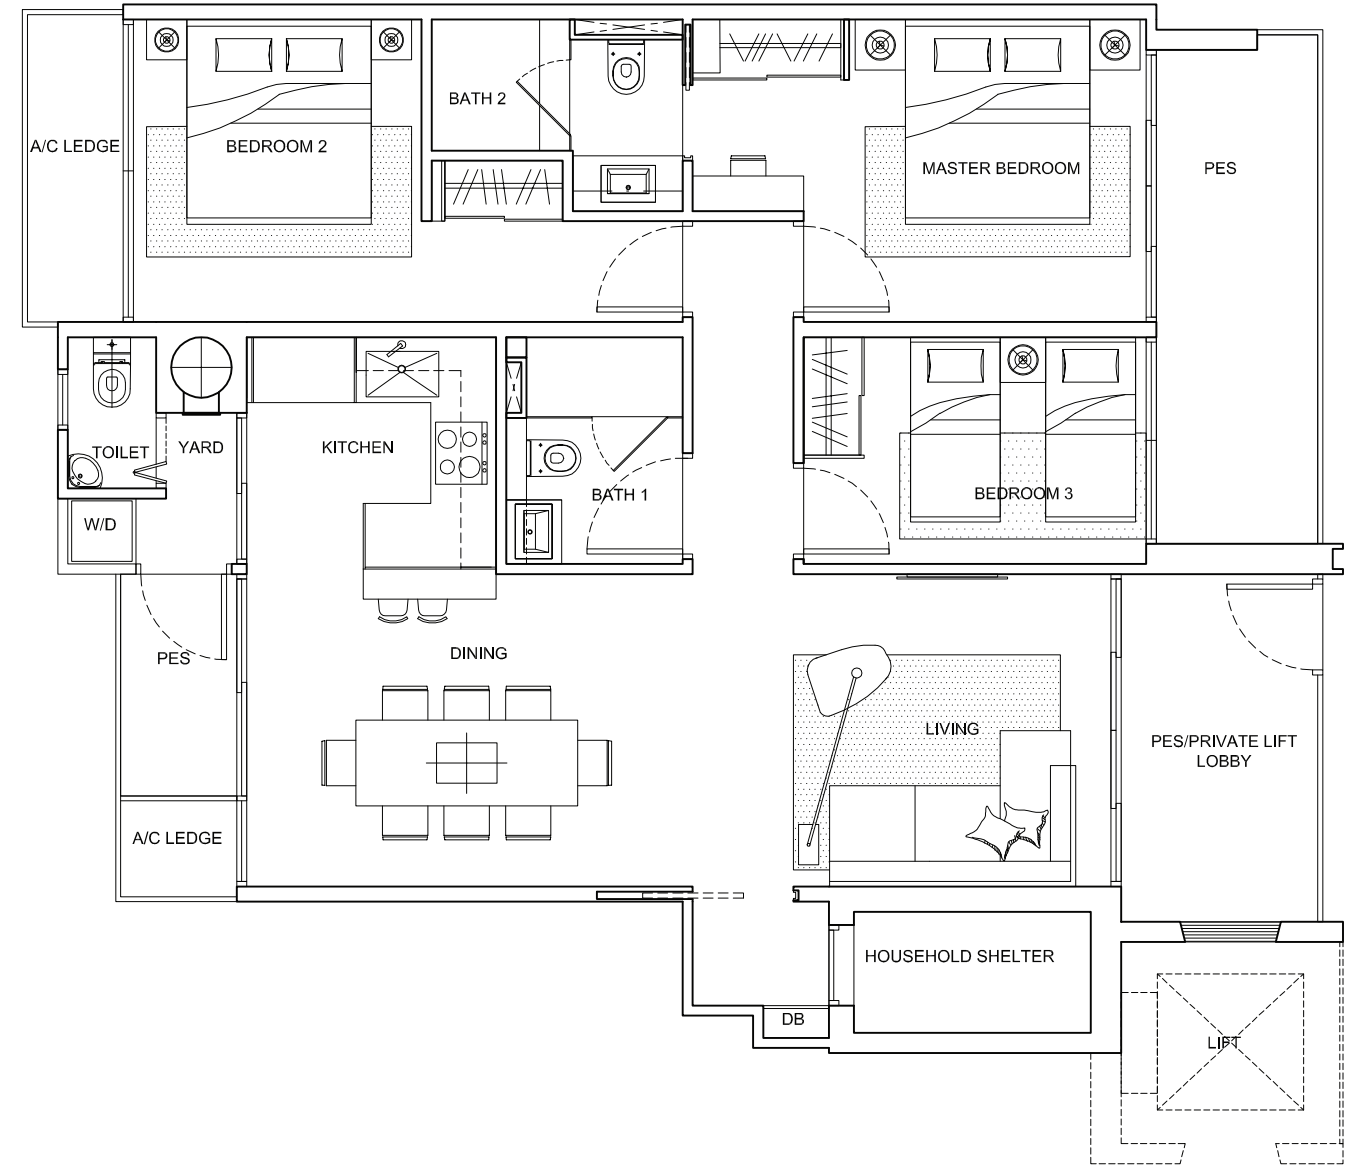

Type I

3 Bedrooms
110 sqm / 1184 sqf

 Areas open to sky for 5th storey units.

Scale 1:75 

Type IP

3 Bedrooms
114 sqm / 1227 sqf

Scale 1:75 

Type 2

3 Bedrooms
111 sqm / 1195 sqf

 Areas open to sky for 5th storey units.

Scale 1:75 

Type 2P

3 Bedrooms
114 sqm / 1227 sqf

Scale 1:75 