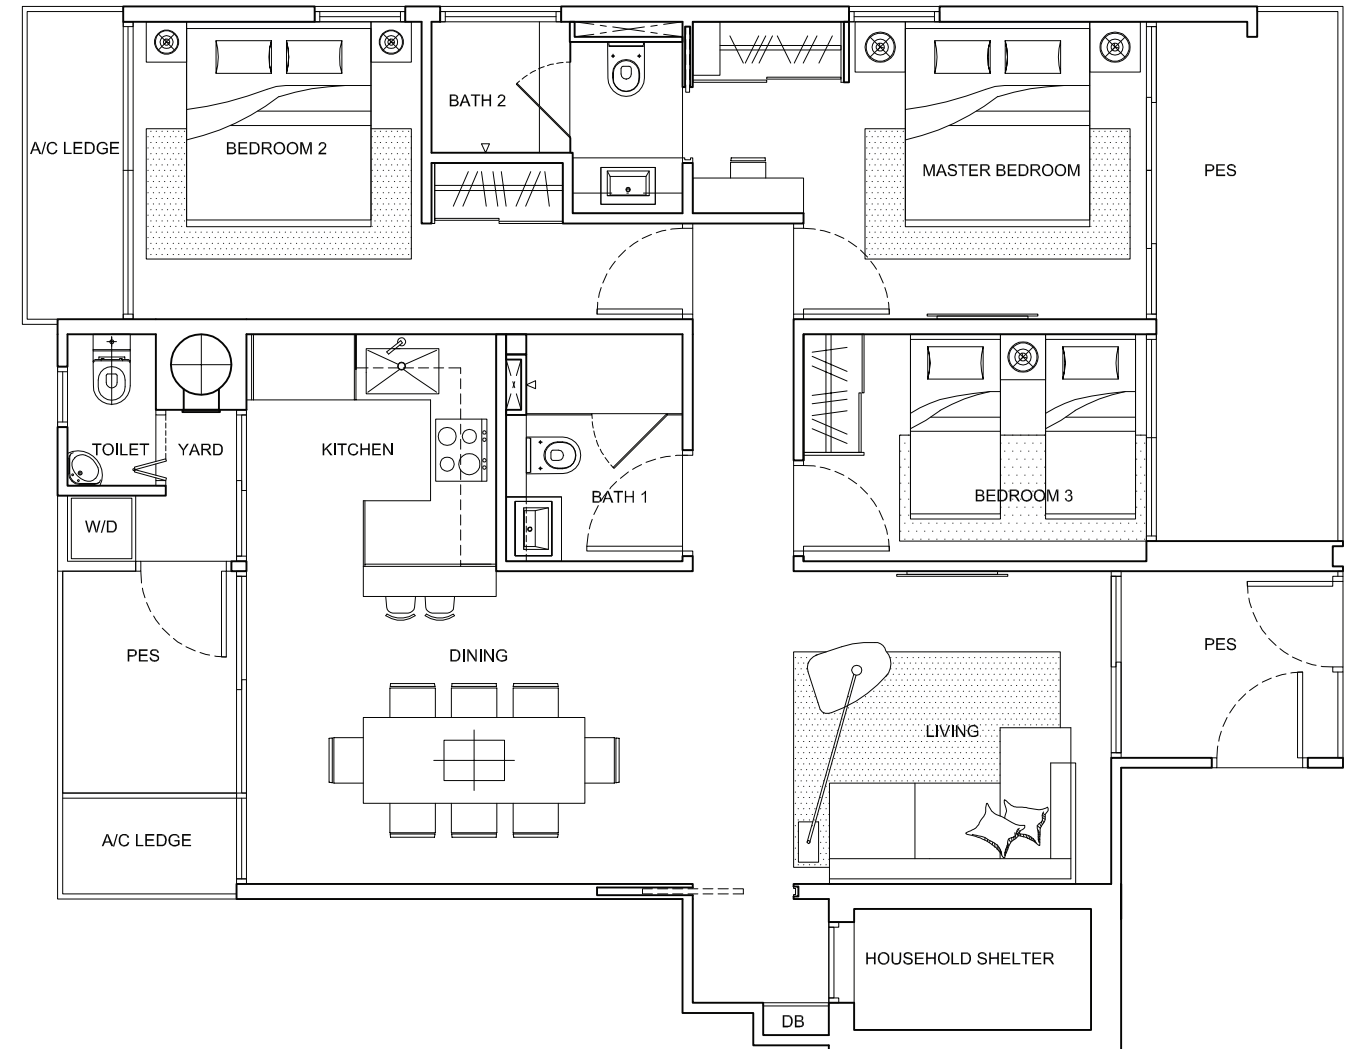

Type I

3 Bedrooms
110 sqm / 1184 sqf

 Areas open to sky for 5th storey units.

Scale 1:75 

Type IP

3 Bedrooms
114 sqm / 1227 sqf

Scale 1:75 

Type 2

3 Bedrooms
111 sqm / 1195 sqf

 Areas open to sky for 5th storey units.

Scale 1:75 

Type 2P

3 Bedrooms
114 sqm / 1227 sqf

Scale 1:75 