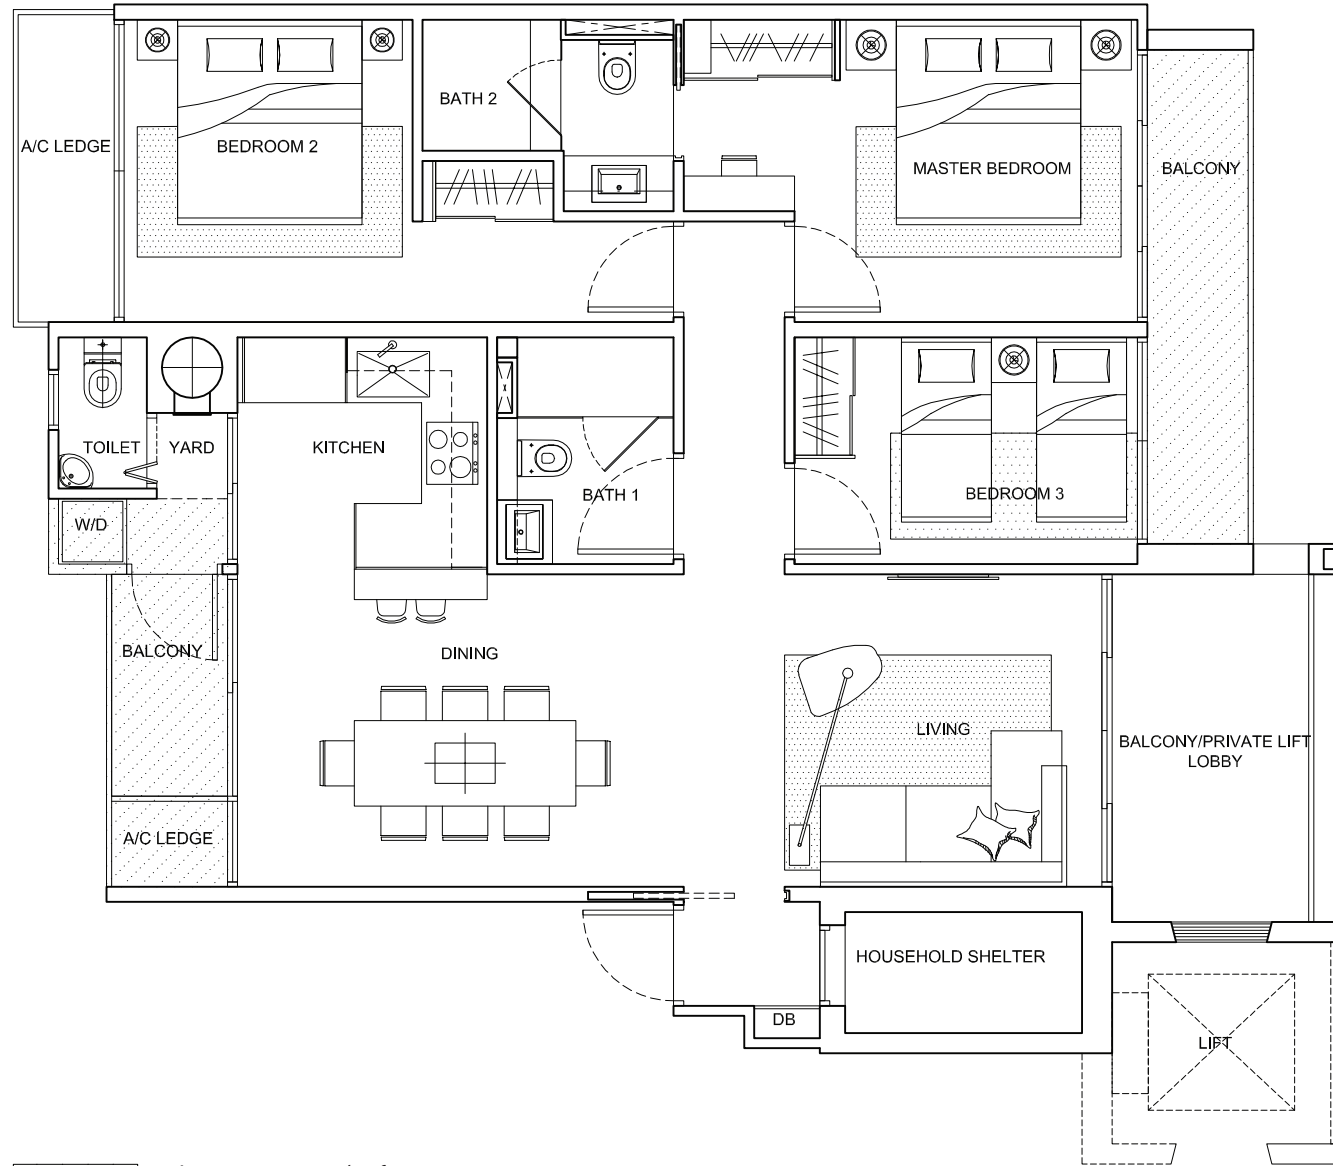

Type I

3 Bedrooms
110 sqm / 1184 sqf

 Areas open to sky for 5th storey units.

Scale 1:75 

Type IP

3 Bedrooms
114 sqm / 1227 sqf

Scale 1:75 

Type 2

3 Bedrooms
111 sqm / 1195 sqf

 Areas open to sky for 5th storey units.

Scale 1:75 

Type 2P

3 Bedrooms
114 sqm / 1227 sqf

Scale 1:75 