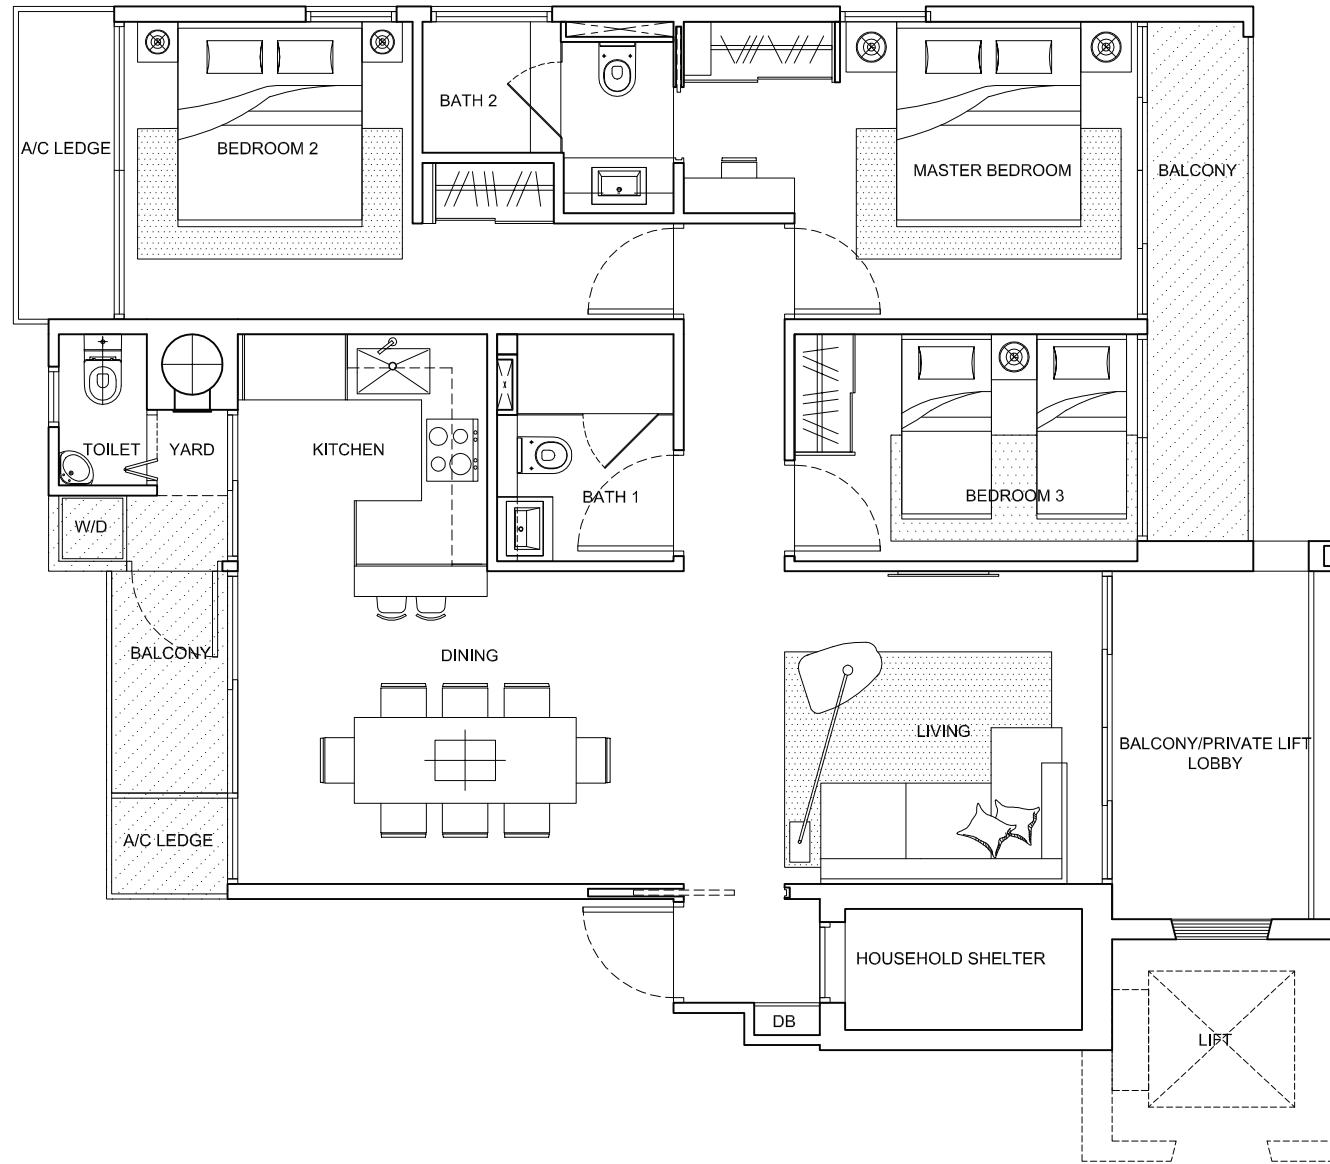

Type I

3 Bedrooms
110 sqm / 1184 sqf

 Areas open to sky for 5th storey units.

Scale 1:75 

Type IP

3 Bedrooms
114 sqm / 1227 sqf

Scale 1:75 

Type 2

3 Bedrooms
111 sqm / 1195 sqf

 Areas open to sky for 5th storey units.

Scale 1:75 

Type 2P

3 Bedrooms
114 sqm / 1227 sqf

Scale 1:75 