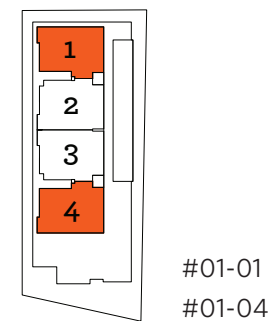

Type I

3 Bedrooms
110 sqm / 1184 sqf

 Areas open to sky for 5th storey units.

Scale 1:75 

Type IP

3 Bedrooms
114 sqm / 1227 sqf

Scale 1:75 

Type 2

3 Bedrooms
111 sqm / 1195 sqf

 Areas open to sky for 5th storey units.

Scale 1:75 

Type 2P

3 Bedrooms
114 sqm / 1227 sqf

Scale 1:75 