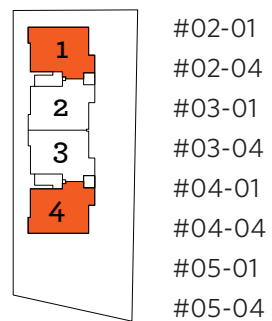

Type I

3 Bedrooms
110 sqm / 1184 sqf

 Areas open to sky for 5th storey units.

Scale 1:75 

Type IP

3 Bedrooms
114 sqm / 1227 sqf

Scale 1:75 

Type 2

3 Bedrooms
111 sqm / 1195 sqf

 Areas open to sky for 5th storey units.

Scale 1:75 

Type 2P

3 Bedrooms
114 sqm / 1227 sqf

Scale 1:75 