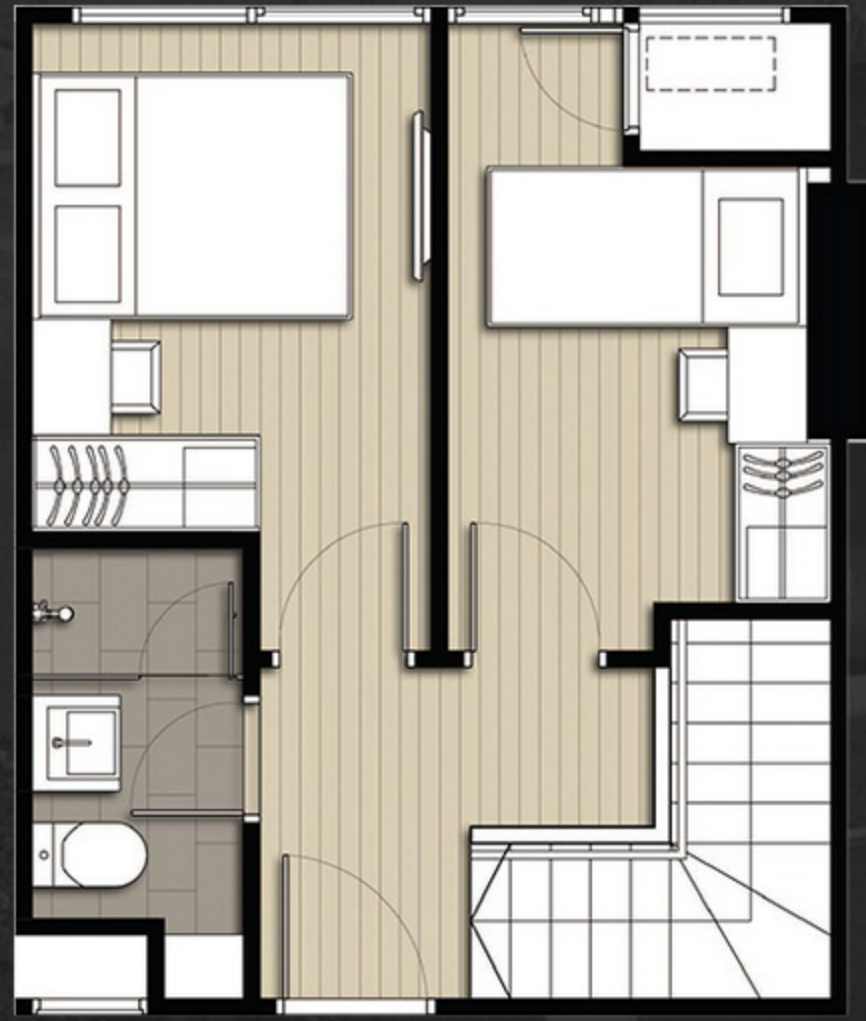

5<sup>th</sup> Floor / ROOM: 5-04

Type: A1 (21.32 sq.m.)

5<sup>th</sup> Floor / ROOM: 5-08

Type: A2 (21.11 sq.m.)

5<sup>th</sup> Floor / ROOM: 5-07

Type: B1-8 (30.18 sq.m.)

5<sup>th</sup> Floor / ROOM: 5-11

UPPER

Type: F3-11 (60.39 sq.m.)

7<sup>th</sup> Floor /

LOWER

UPPER

Type: F3-12 (59.12 sq.m.)

27<sup>th</sup> Floor / ROOM: 27-35

LOWER

UPPER

Type: G1 (42.08 sq.m.)

27<sup>th</sup> Floor / ROOM: 27-06

LOWER

UPPER

Type: G2-1M (42.81 sq.m.)

LOWER

UPPER

Type: G3 (60.38 sq.m.)