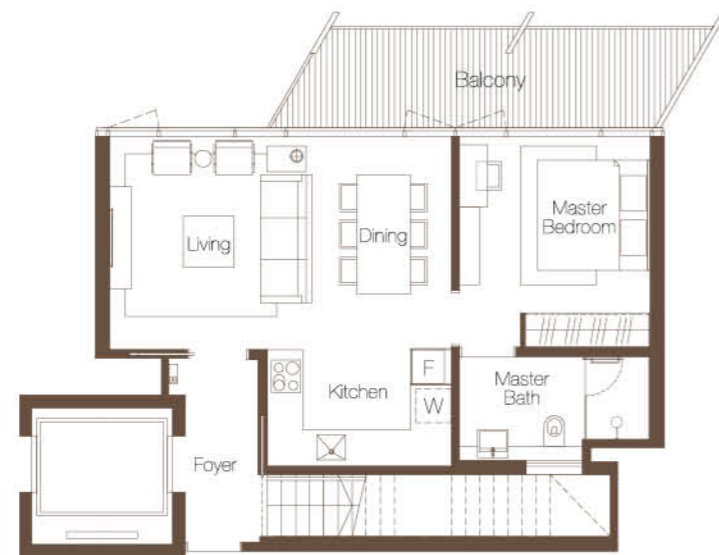

4th storey

2nd/3rd Storey

CLUNY PARK
residence
Penthouses

Type PH 1-2

2-Bedroom Penthouse

1,249 sqft

#04-07
#04-09
#04-11
3 units

Upper Penthouse

Lower Penthouse

Lower Penthouse

Upper Penthouse

#04-05
1 unit

1,421 sqft

Type PH 2-2F

2-Bedroom + Family Penthouse

Upper Penthouse