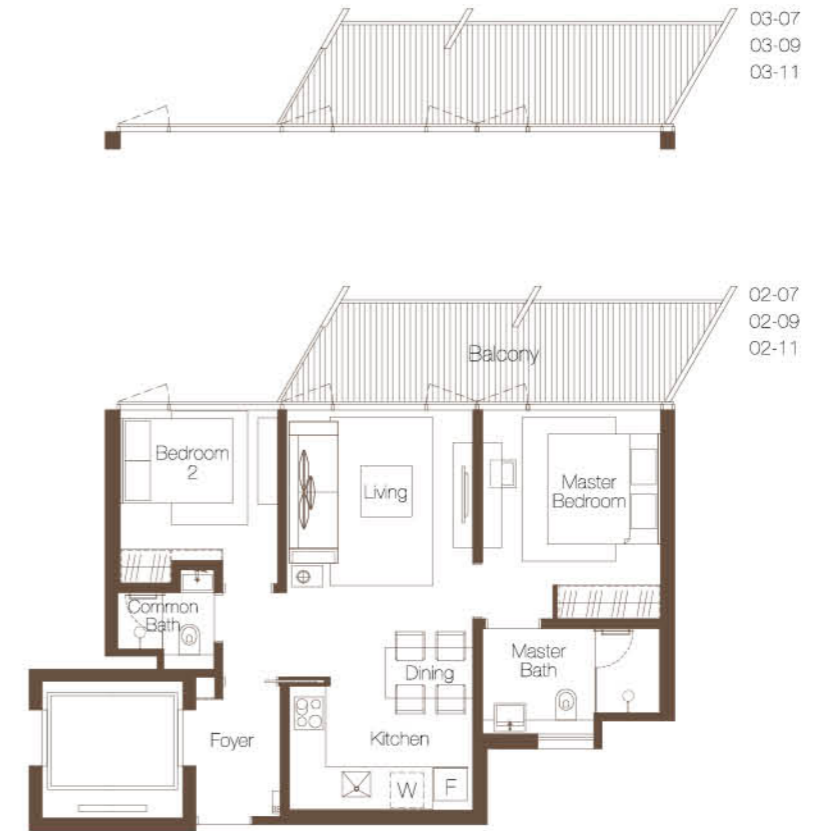

754 sqft

Type B1

2-Bedroom

Type B2G

2-Bedroom (Ground Level)

1,217 sqft

#01-06
#01-08
#01-10
#01-12
4 units

Type B2

2-Bedroom

840 sqft

#02-06 #03-06
#02-08 #03-08
#02-10 #03-10
#02-12 #03-12
8 units

Type B3G

2-Bedroom (Ground Level)

1,217 sqft

#01-07
#01-09
#01-11
3 units

Type B3

2-Bedroom

840 sqft

#02-07 #03-07
#02-09 #03-09
#02-11 #03-11
6 units

03-07
03-09
03-11

02-07
02-09
02-11

Type B4G

2-Bedroom (Ground Level)

1,174 sqft

#01-01

1 unit

#01-02
#01-03
#01-04
3 units

1,960 sqft

Type D1G

4-Bedroom (Ground Level)

Type D1

4-Bedroom
(longer external wall)