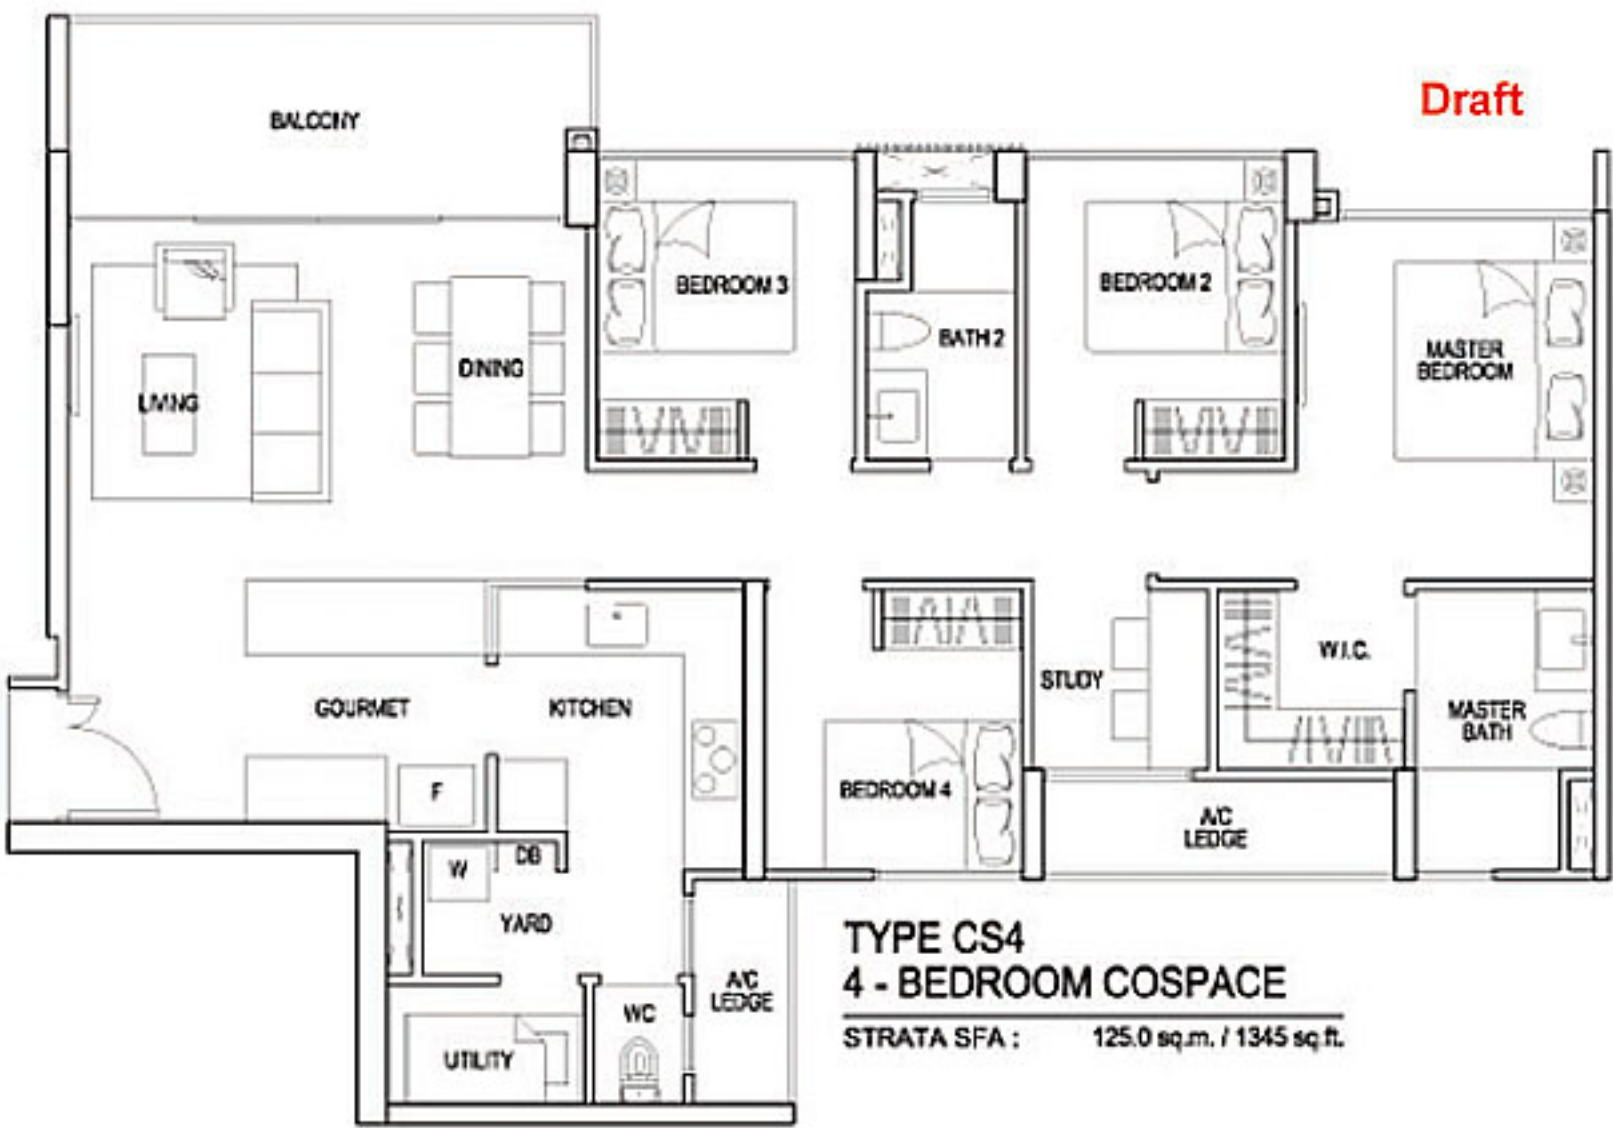

Draft

TYPE B1
2 - BEDROOM

STRATA SFA : 73.0 sq.m. / 786 sq.ft.

Draft

**TYPE C1
3 - BEDROOM**

STRATA SFA : 87.0 sq.m. / 936 sq.ft.

Draft

**TYPE CS3 (SHOW UNIT)
3 - BEDROOM COSPACE**

STRATA SFA : 116 sq.m. / 1249 sq.ft.

Draft

TYPE CS4
4 - BEDROOM COSPACE
STRATA SFA : 125.0 sq.m. / 1345 sq.ft.

Draft

**TYPE D1
4 - BEDROOM**

STRATA SFA : 107.0 sq.m. / 1152 sq.ft.

Draft

**TYPE CS5
5 - BEDROOM**

STRATA SFA : 142.0 sq.m. / 1528 sq.ft.