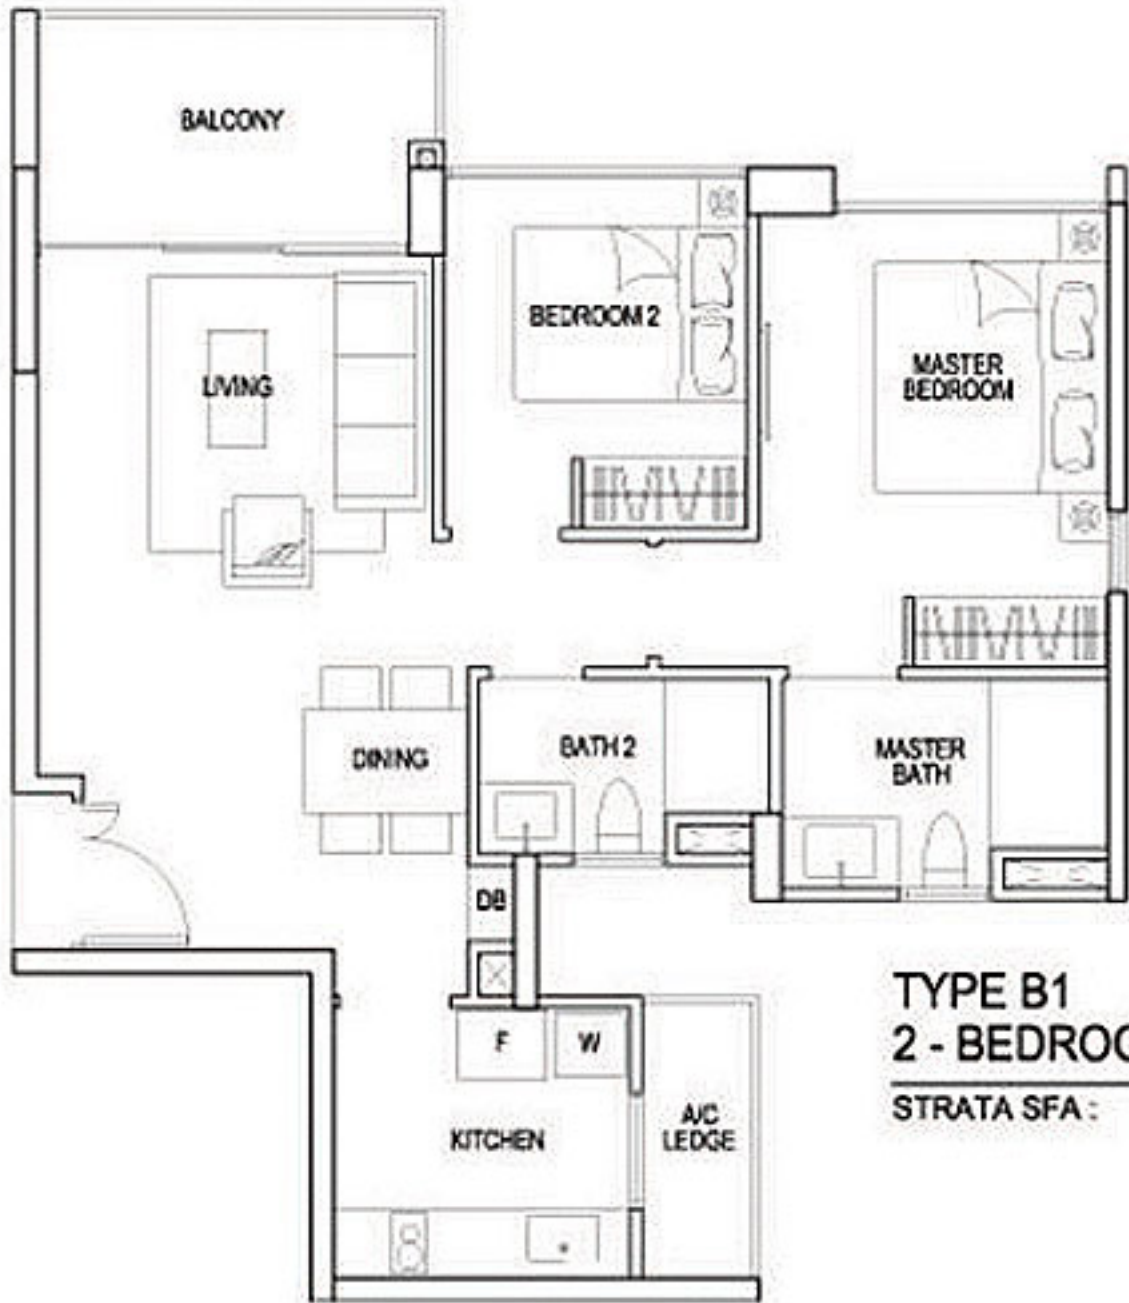

Draft

TYPE B1
2 - BEDROOM

STRATA SFA : 73.0 sq.m. / 786 sq.ft.

Draft

**TYPE C1
3 - BEDROOM**

STRATA SFA : 87.0 sq.m. / 936 sq.ft.

Draft

**TYPE CS3 (SHOW UNIT)
3 - BEDROOM COSPACE**

STRATA SFA : 116 sq.m. / 1249 sq.ft.

Draft

TYPE CS4
4 - BEDROOM COSPACE
STRATA SFA : 125.0 sq.m. / 1345 sq.ft.

Draft

**TYPE D1
4 - BEDROOM**

STRATA SFA : 107.0 sq.m. / 1152 sq.ft.

Draft

**TYPE CS5
5 - BEDROOM**

STRATA SFA : 142.0 sq.m. / 1528 sq.ft.