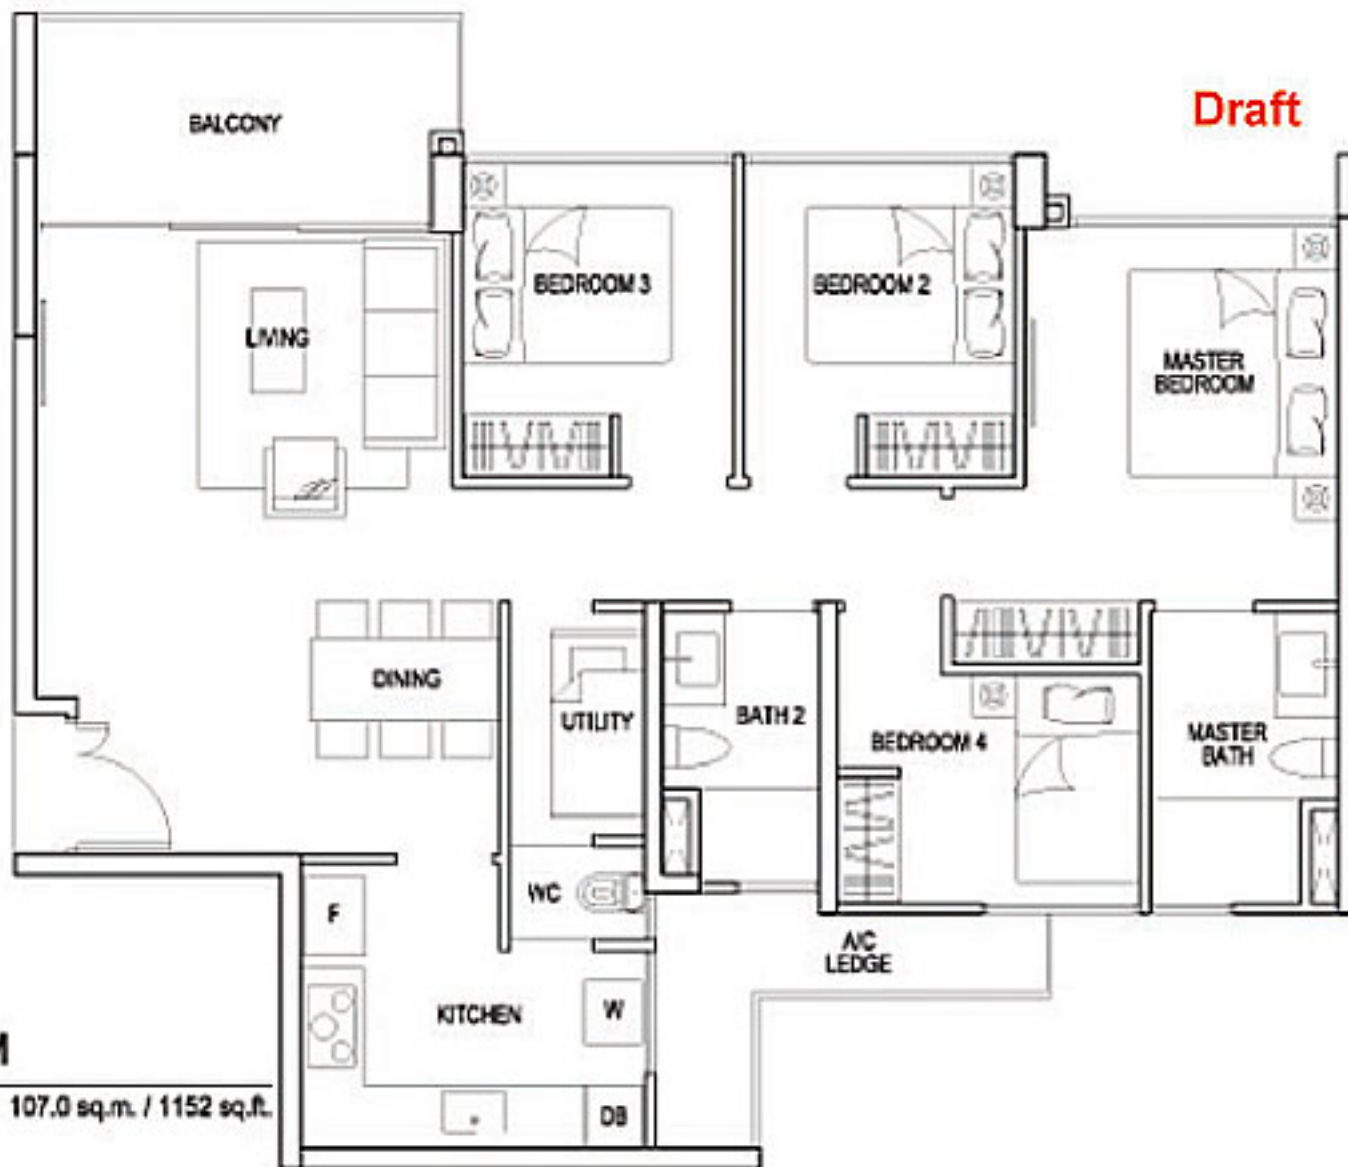

Draft

TYPE B1
2 - BEDROOM

STRATA SFA : 73.0 sq.m. / 786 sq.ft.

Draft

**TYPE C1
3 - BEDROOM**

STRATA SFA : 87.0 sq.m. / 936 sq.ft.

Draft

**TYPE CS3 (SHOW UNIT)
3 - BEDROOM COSPACE**

STRATA SFA : 116 sq.m. / 1249 sq.ft.

Draft

TYPE CS4
4 - BEDROOM COSPACE
STRATA SFA : 125.0 sq.m. / 1345 sq.ft.

Draft

**TYPE D1
4 - BEDROOM**

STRATA SFA : 107.0 sq.m. / 1152 sq.ft.

Draft

**TYPE CS5
5 - BEDROOM**

STRATA SFA : 142.0 sq.m. / 1528 sq.ft.