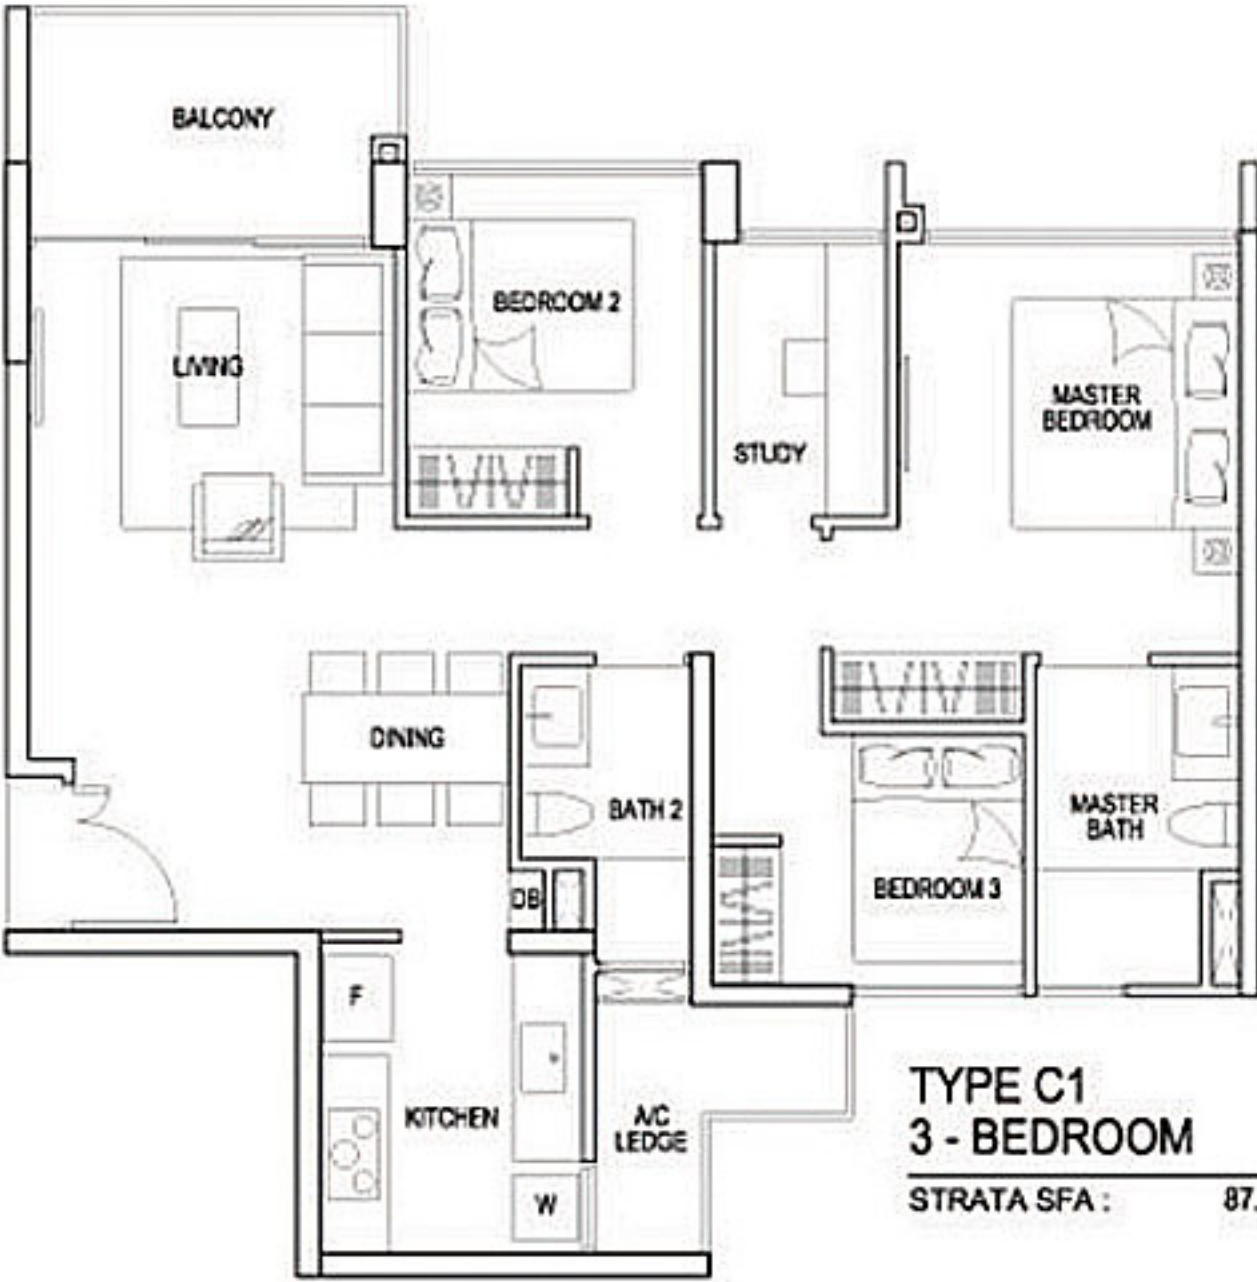

Draft

TYPE B1
2 - BEDROOM

STRATA SFA : 73.0 sq.m. / 786 sq.ft.

Draft

**TYPE C1
3 - BEDROOM**

STRATA SFA : 87.0 sq.m. / 936 sq.ft.

Draft

**TYPE CS3 (SHOW UNIT)
3 - BEDROOM COSPACE**

STRATA SFA : 116 sq.m. / 1249 sq.ft.

Draft

TYPE CS4
4 - BEDROOM COSPACE
STRATA SFA : 125.0 sq.m. / 1345 sq.ft.

Draft

**TYPE D1
4 - BEDROOM**

STRATA SFA : 107.0 sq.m. / 1152 sq.ft.

Draft

**TYPE CS5
5 - BEDROOM**

STRATA SFA : 142.0 sq.m. / 1528 sq.ft.