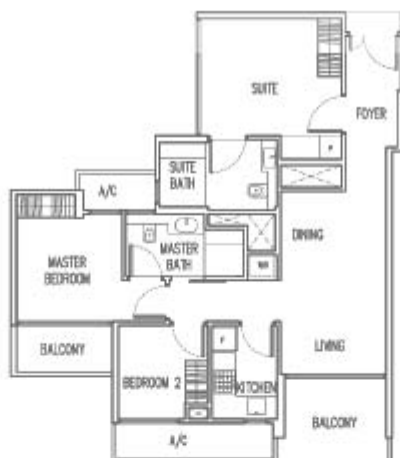

### Type C3

3-Bedroom Dual-key

Area: 84 sqm

Unit: #05-12 to #18-12

#05-09 to #18-09 (Mirror)

Block 110

Block 112

Block 111

### Type D1-G

4-Bedroom Dual-key

Area: 111 sqm

Unit: #01-02

Block 110

Block 112

Block 111