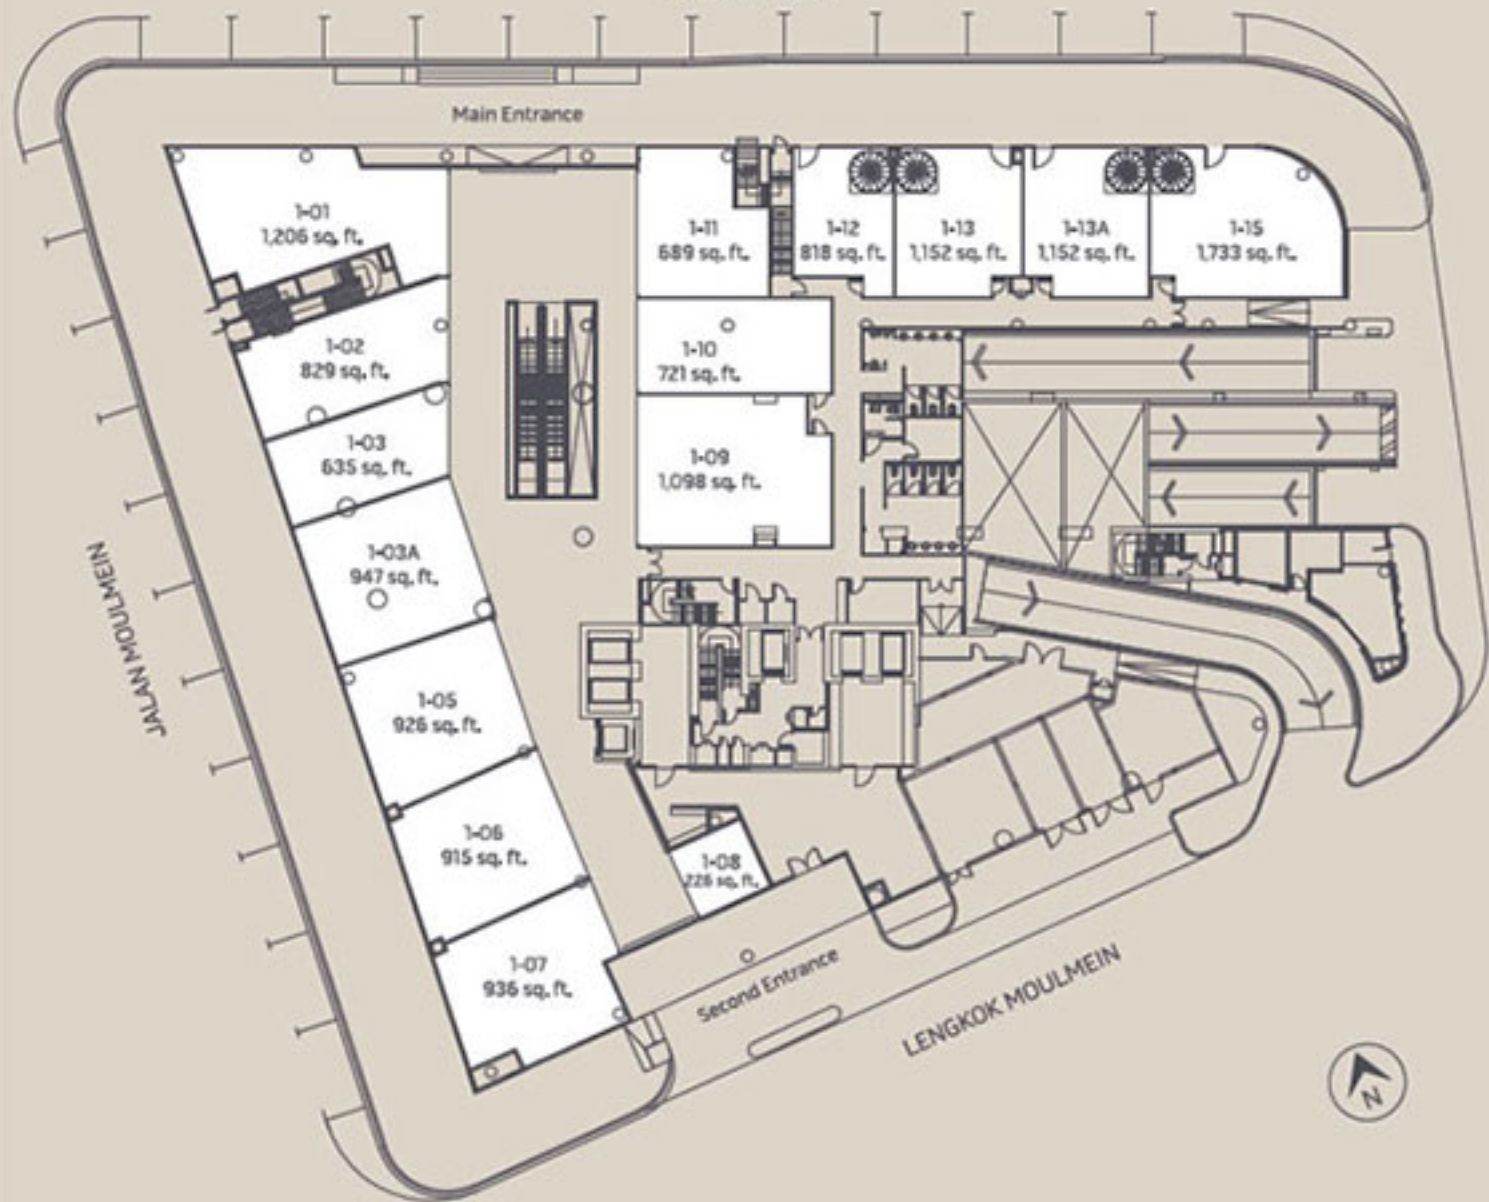

JALAN PASAR

Main Entrance

1-01
1,206 sq. ft.

1-02
829 sq. ft.

1-03
635 sq. ft.

1-03A
947 sq. ft.

1-05
926 sq. ft.

1-06
915 sq. ft.

1-07
936 sq. ft.

1-11
689 sq. ft.

1-12
818 sq. ft.

1-13
1,152 sq. ft.

1-13A
1,152 sq. ft.

1-15
1,733 sq. ft.

1-10
721 sq. ft.

1-09
1,098 sq. ft.

1-08
728 sq. ft.

Second Entrance

LENGKOK MOULMEIN

JALAN PASAR

JALAN MOULMEIN

LENGKOK MOULMEIN

JALAN PASAR

JALAN MOULMEIN