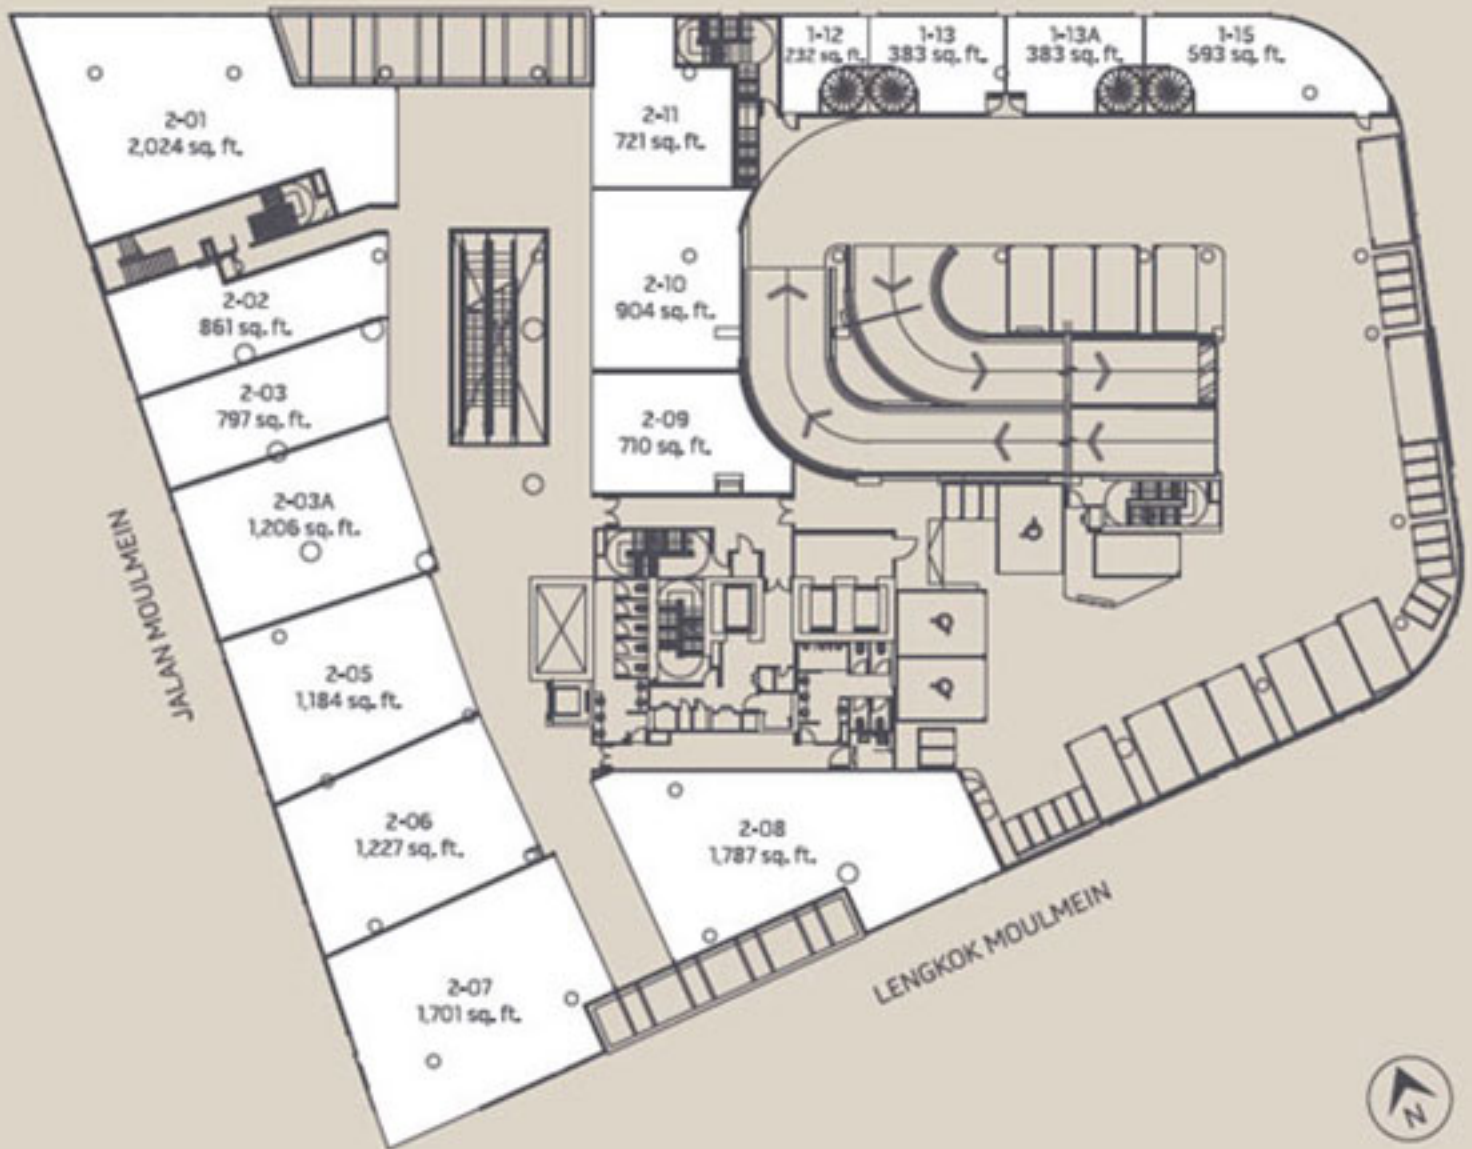

Luxury Suite

A

4 + 1 bedrooms

5 bathrooms

Built-up: 2,228 sq ft

- 1 Master Suite
- 2 Master Bathroom
- 3 Bedroom 1
- 4 Bathroom 1
- 5 Bedroom 2
- 6 Bathroom 2
- 7 Bedroom 3
- 8 Bathroom 3
- 9 Bathroom 4
- 10 Air-con Ledge
- 11 Balcony
- 12 Living & Dining
- 13 Dry Kitchen
- 14 Wet Kitchen & Yard
- 15 Maid's Room
- 16 Powder Room
- 17 Closet
- 18 Private Foyer
- 19 Private Lift

JALAN PASAR

Main Entrance

1-01
1,206 sq. ft.

1-02
829 sq. ft.

1-03
635 sq. ft.

1-03A
947 sq. ft.

1-05
926 sq. ft.

1-06
915 sq. ft.

1-07
936 sq. ft.

1-11
689 sq. ft.

1-12
818 sq. ft.

1-13
1,152 sq. ft.

1-13A
1,152 sq. ft.

1-15
1,733 sq. ft.

1-10
721 sq. ft.

1-09
1,098 sq. ft.

1-08
728 sq. ft.

Second Entrance

LENGKOK MOULMEIN

JALAN PASAR

JALAN MOULMEIN

LENGKOK MOULMEIN

JALAN PASAR

JALAN MOULMEIN