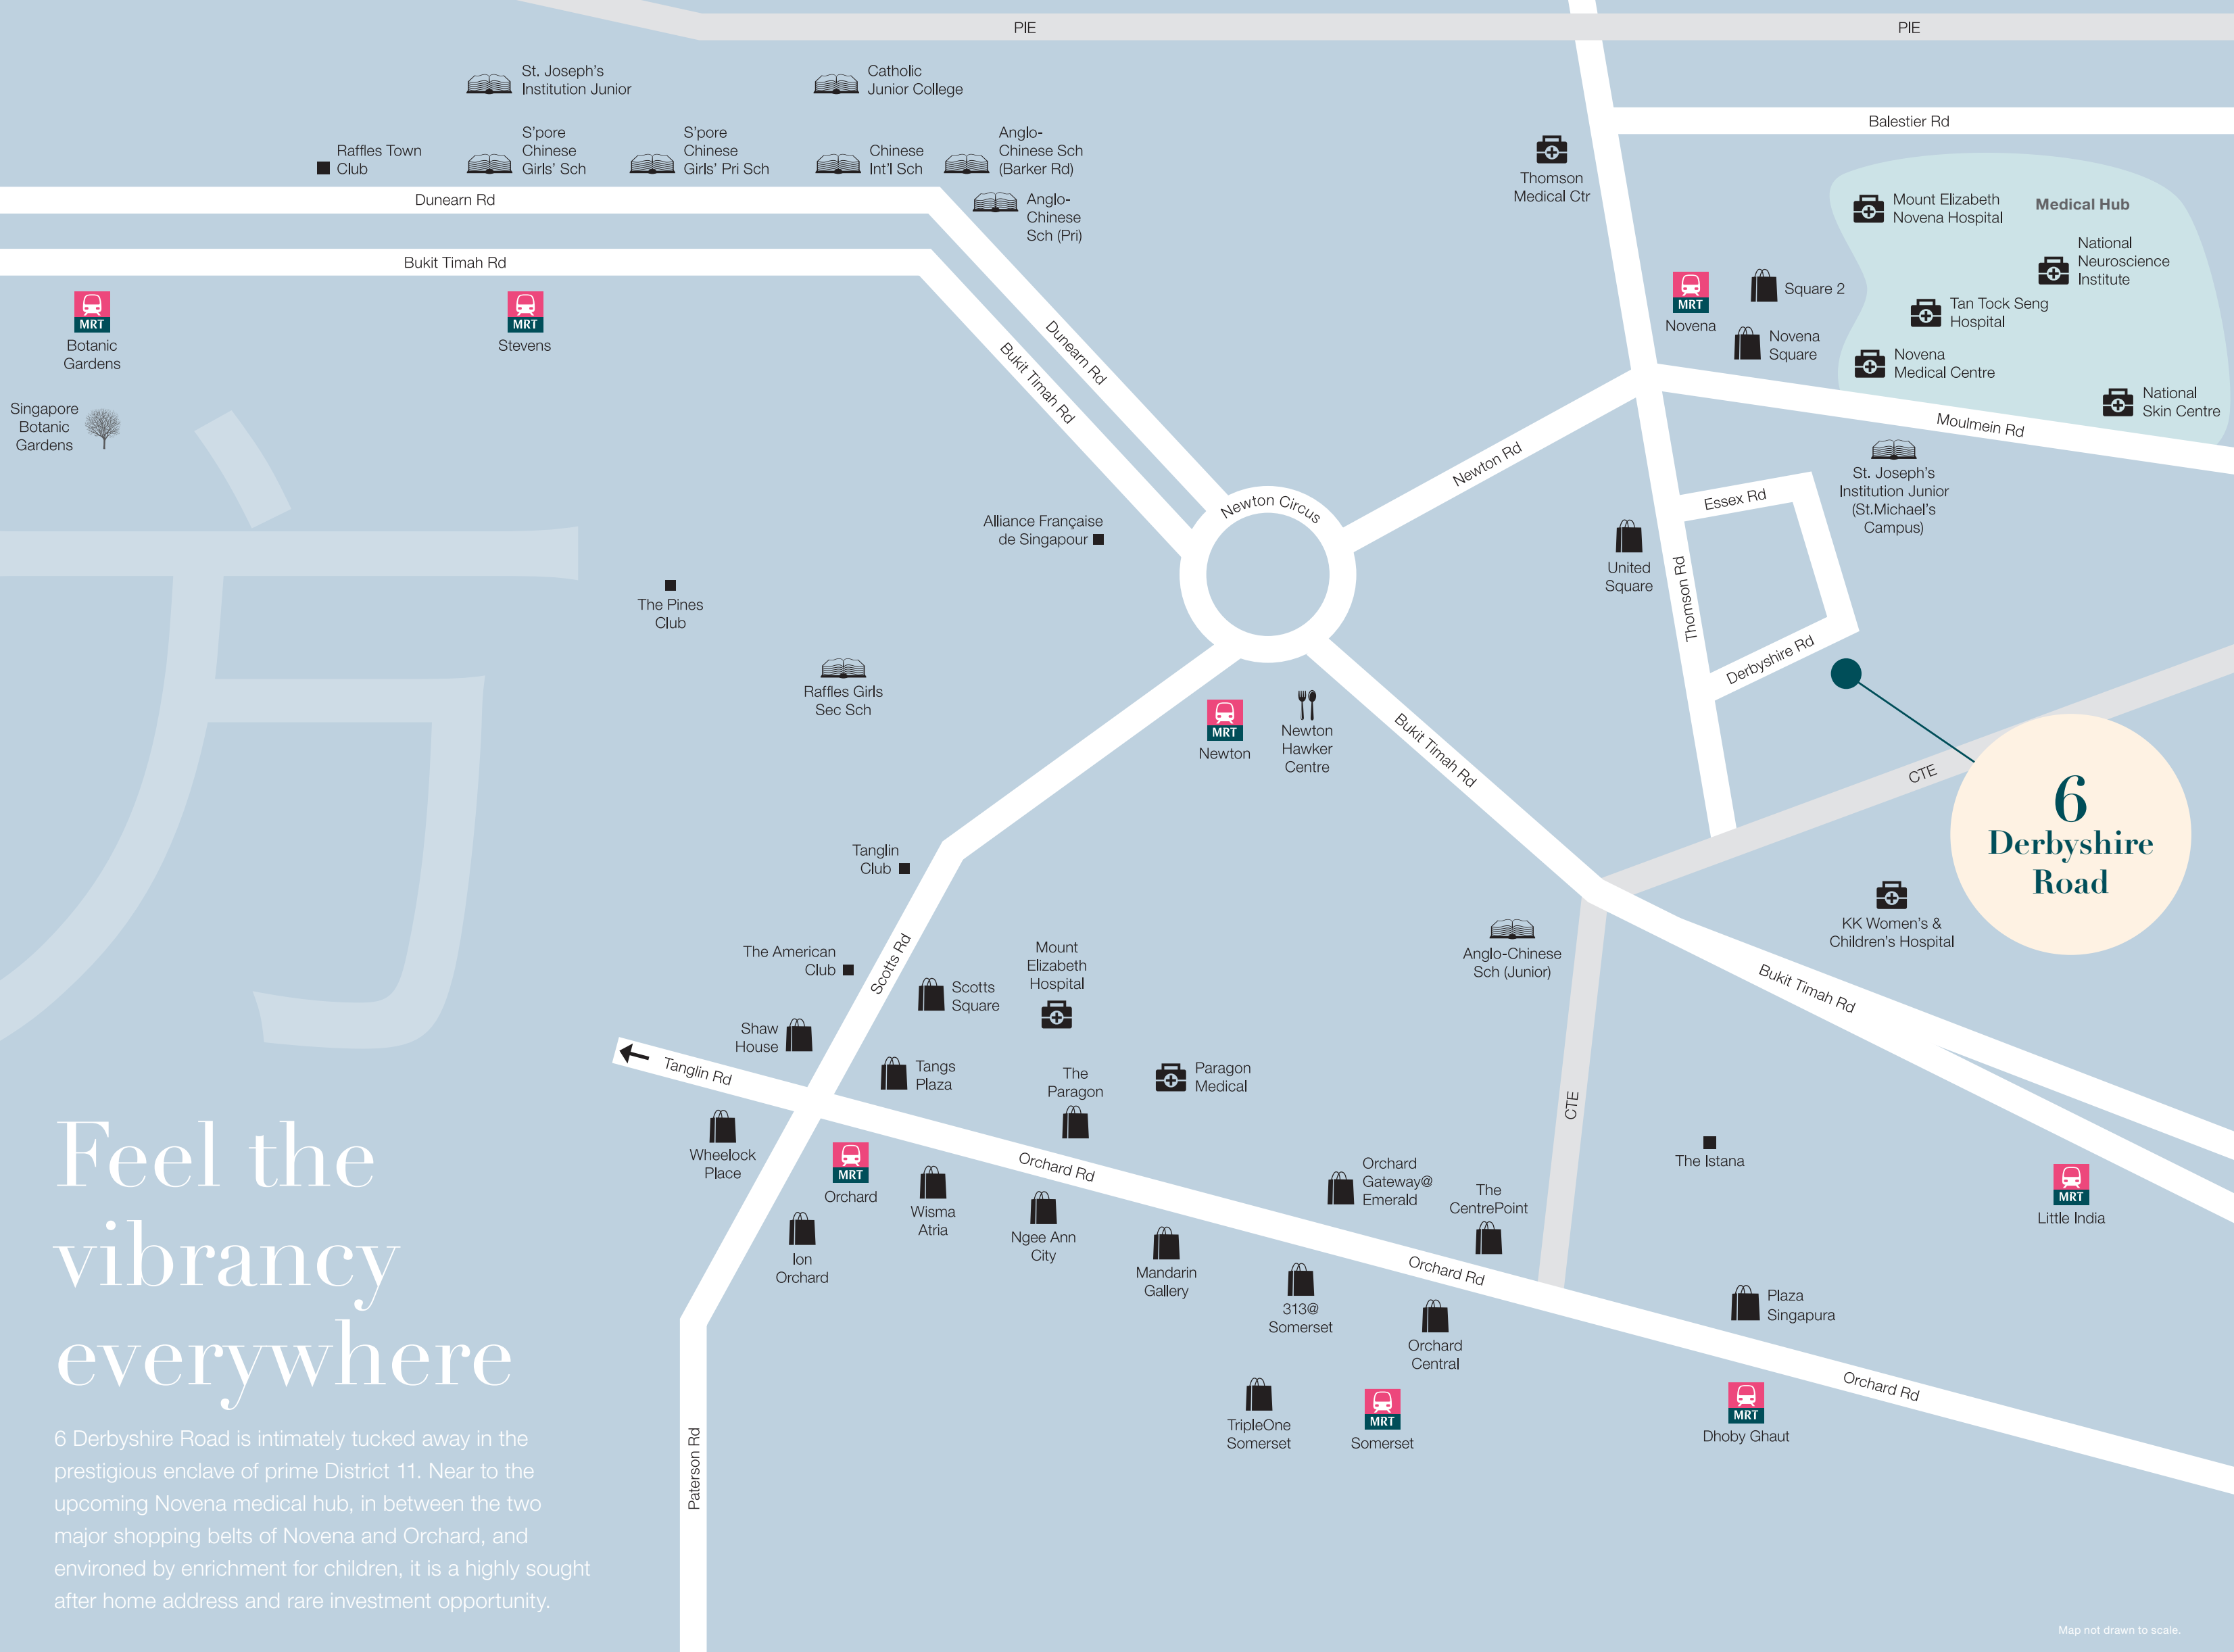

# Feel the vibrancy everywhere

6 Derbyshire Road is intimately tucked away in the prestigious enclave of prime District 11. Near to the upcoming Novena medical hub, in between the two major shopping belts of Novena and Orchard, and envired by enrichment for children, it is a highly sought after home address and rare investment opportunity.