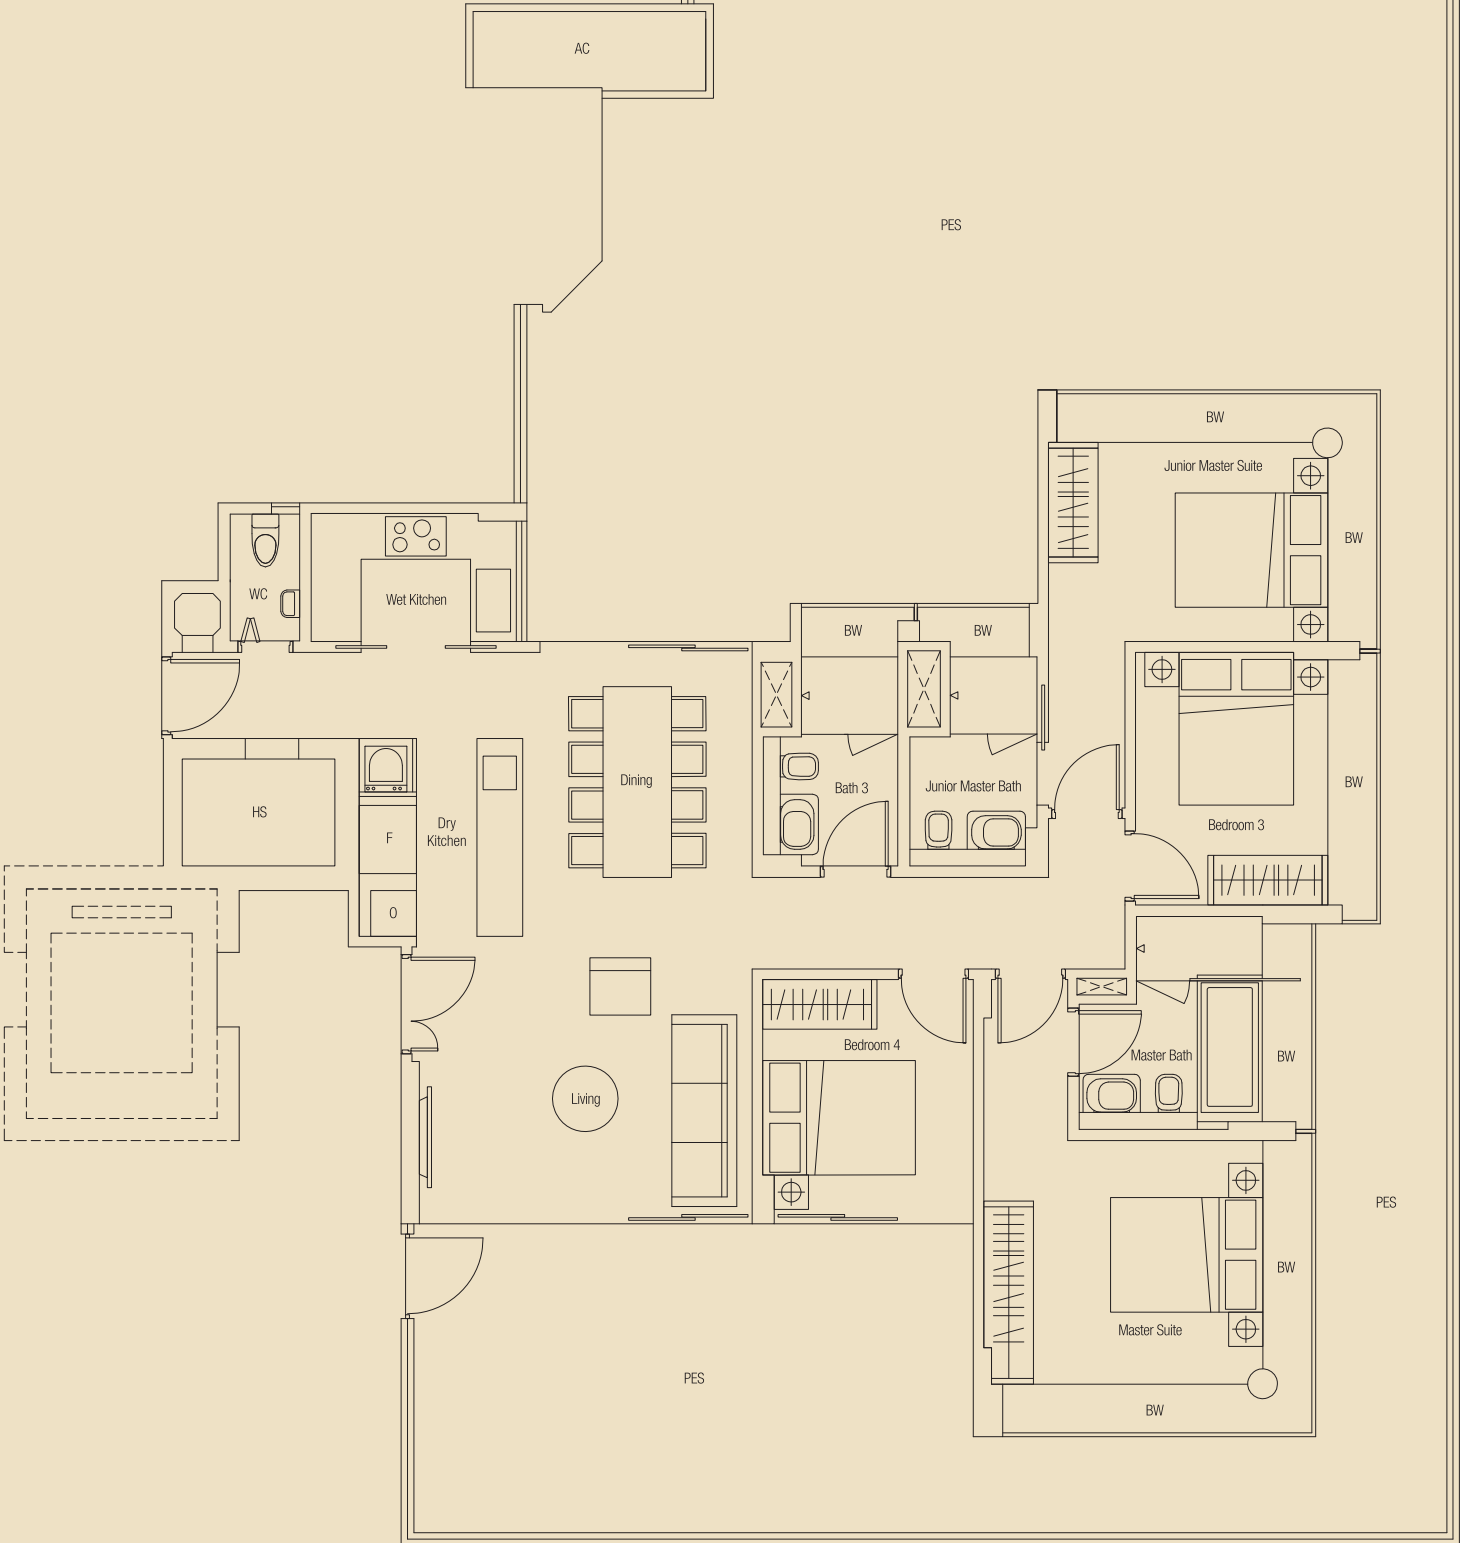

TYPE B2-G

4-Bedroom

291 sq m / 3132 sq ft

#01-03