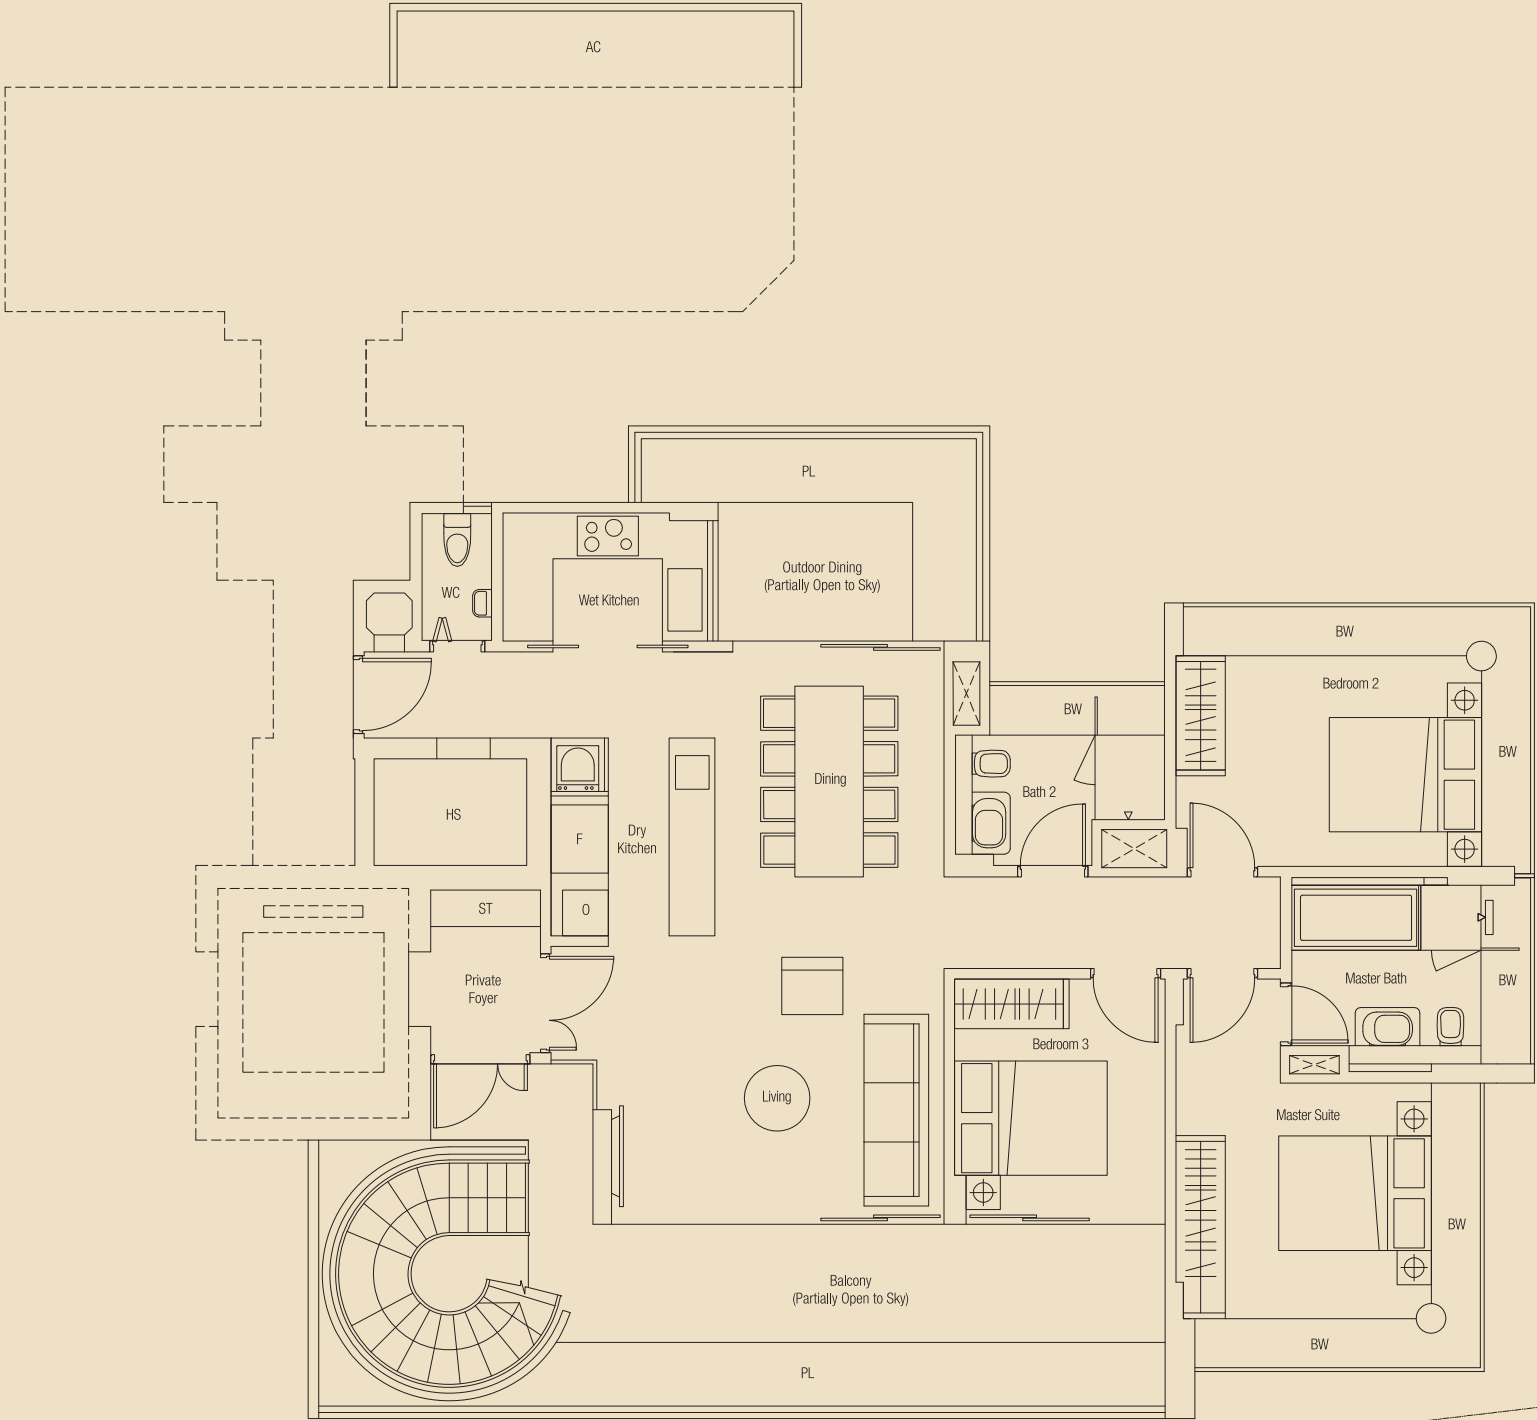

#11-01

TYPE A1-P

Penthouse (Living - Lower Level)

303 sq m / 3262 sq ft

#12-01

TYPE A1-P

Penthouse (Lifestyle - Upper Level)

Roof Garden with Private Pool

TYPE B1-G

4-Bedroom

193 sq m / 2078 sq ft

#01-02

TYPE B1a

4-Bedroom

180 sq m / 1938 sq ft

#02-02

TYPE B1

4-Bedroom

186 sq m / 2002 sq ft

#03-02 to #10-02

TYPE B1b

4-Bedroom

193 sq m / 2078 sq ft

#11-02