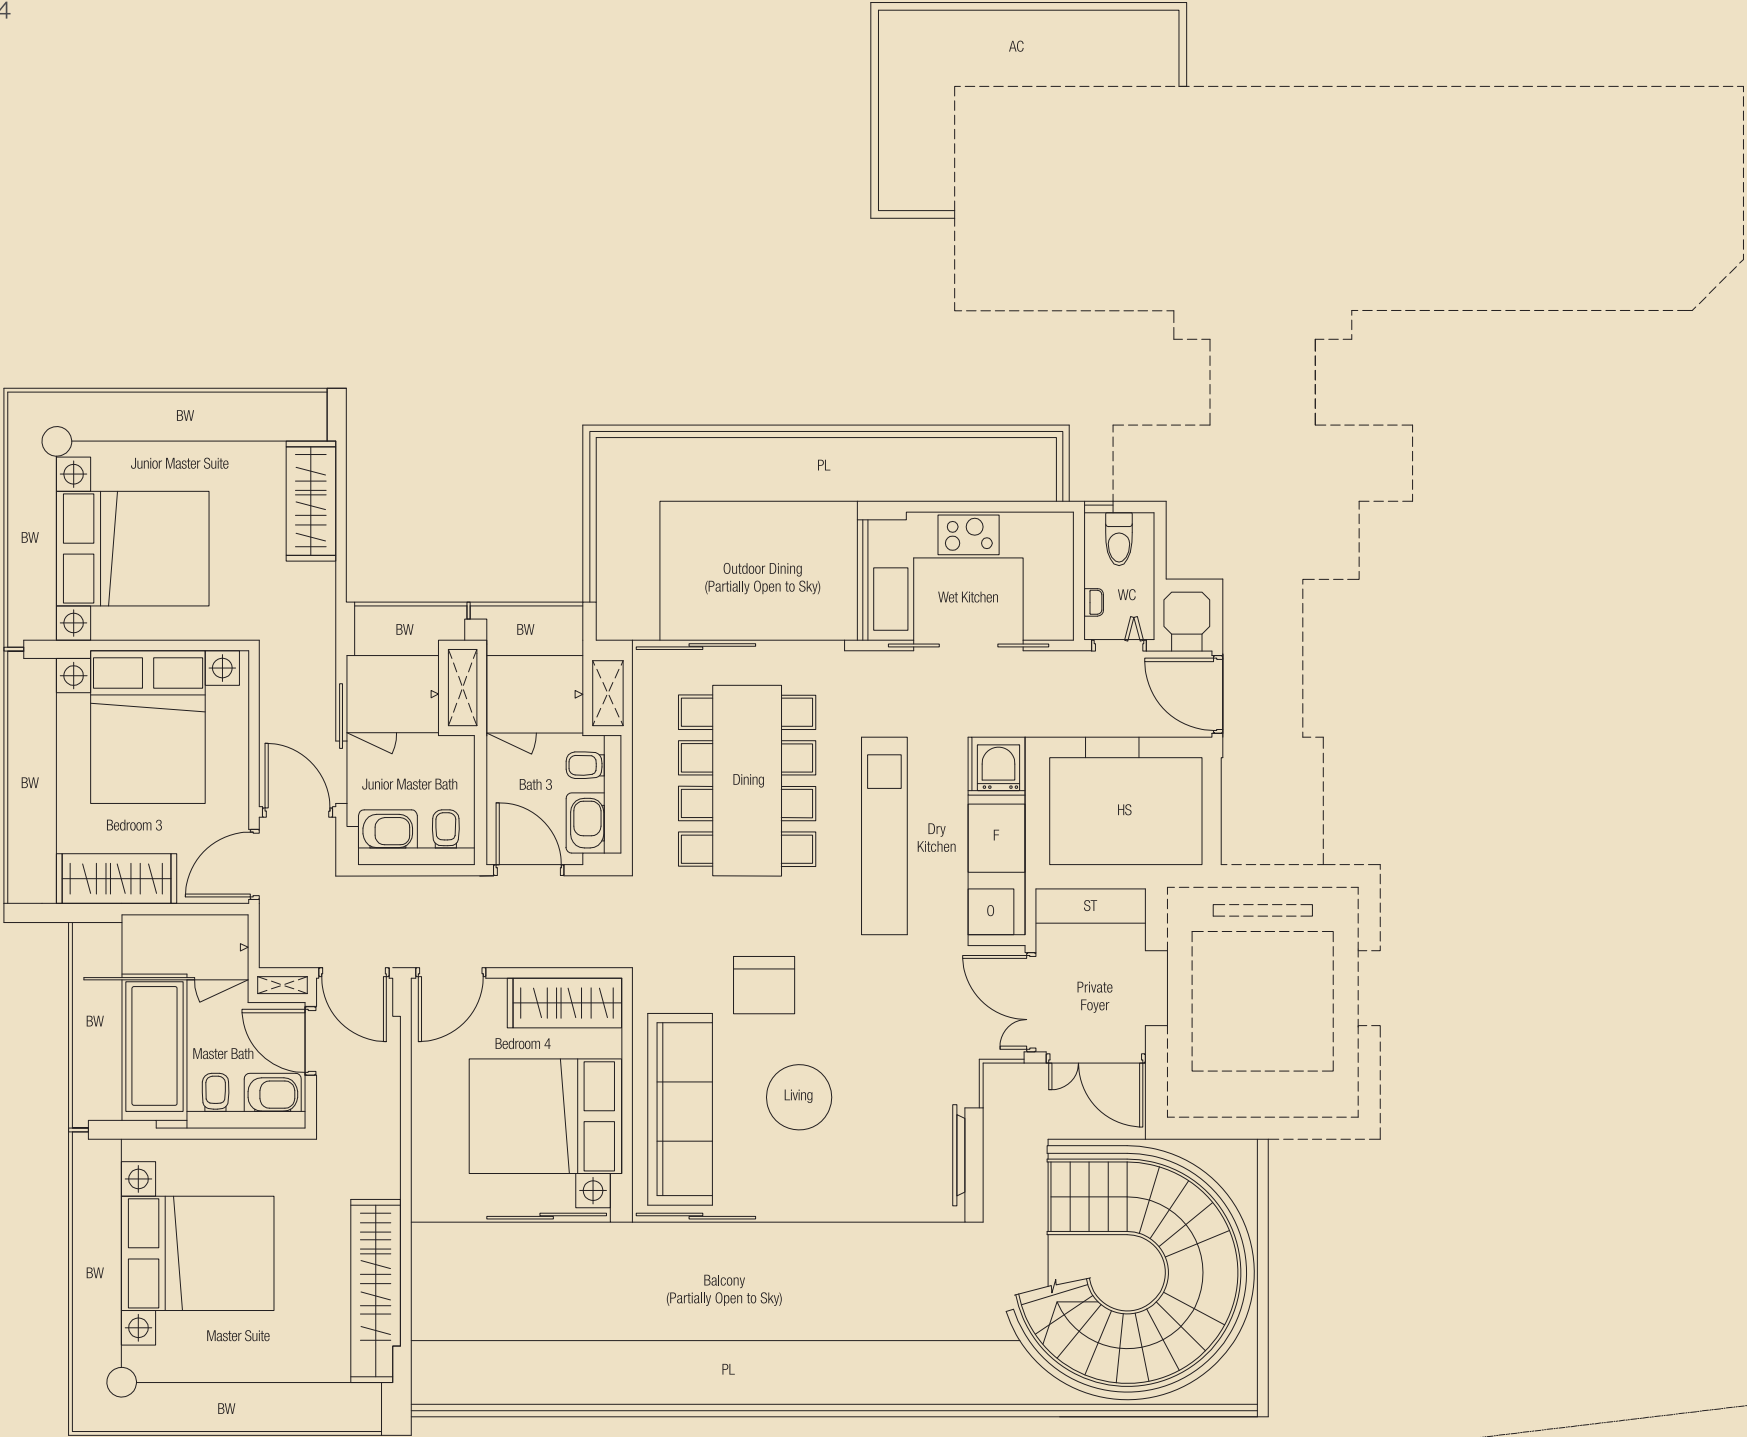

343 sq m / 3692 sq ft

#12-04

TYPE B3-P

Penthouse (Lifestyle - Upper Level)

Roof Garden with Private Pool