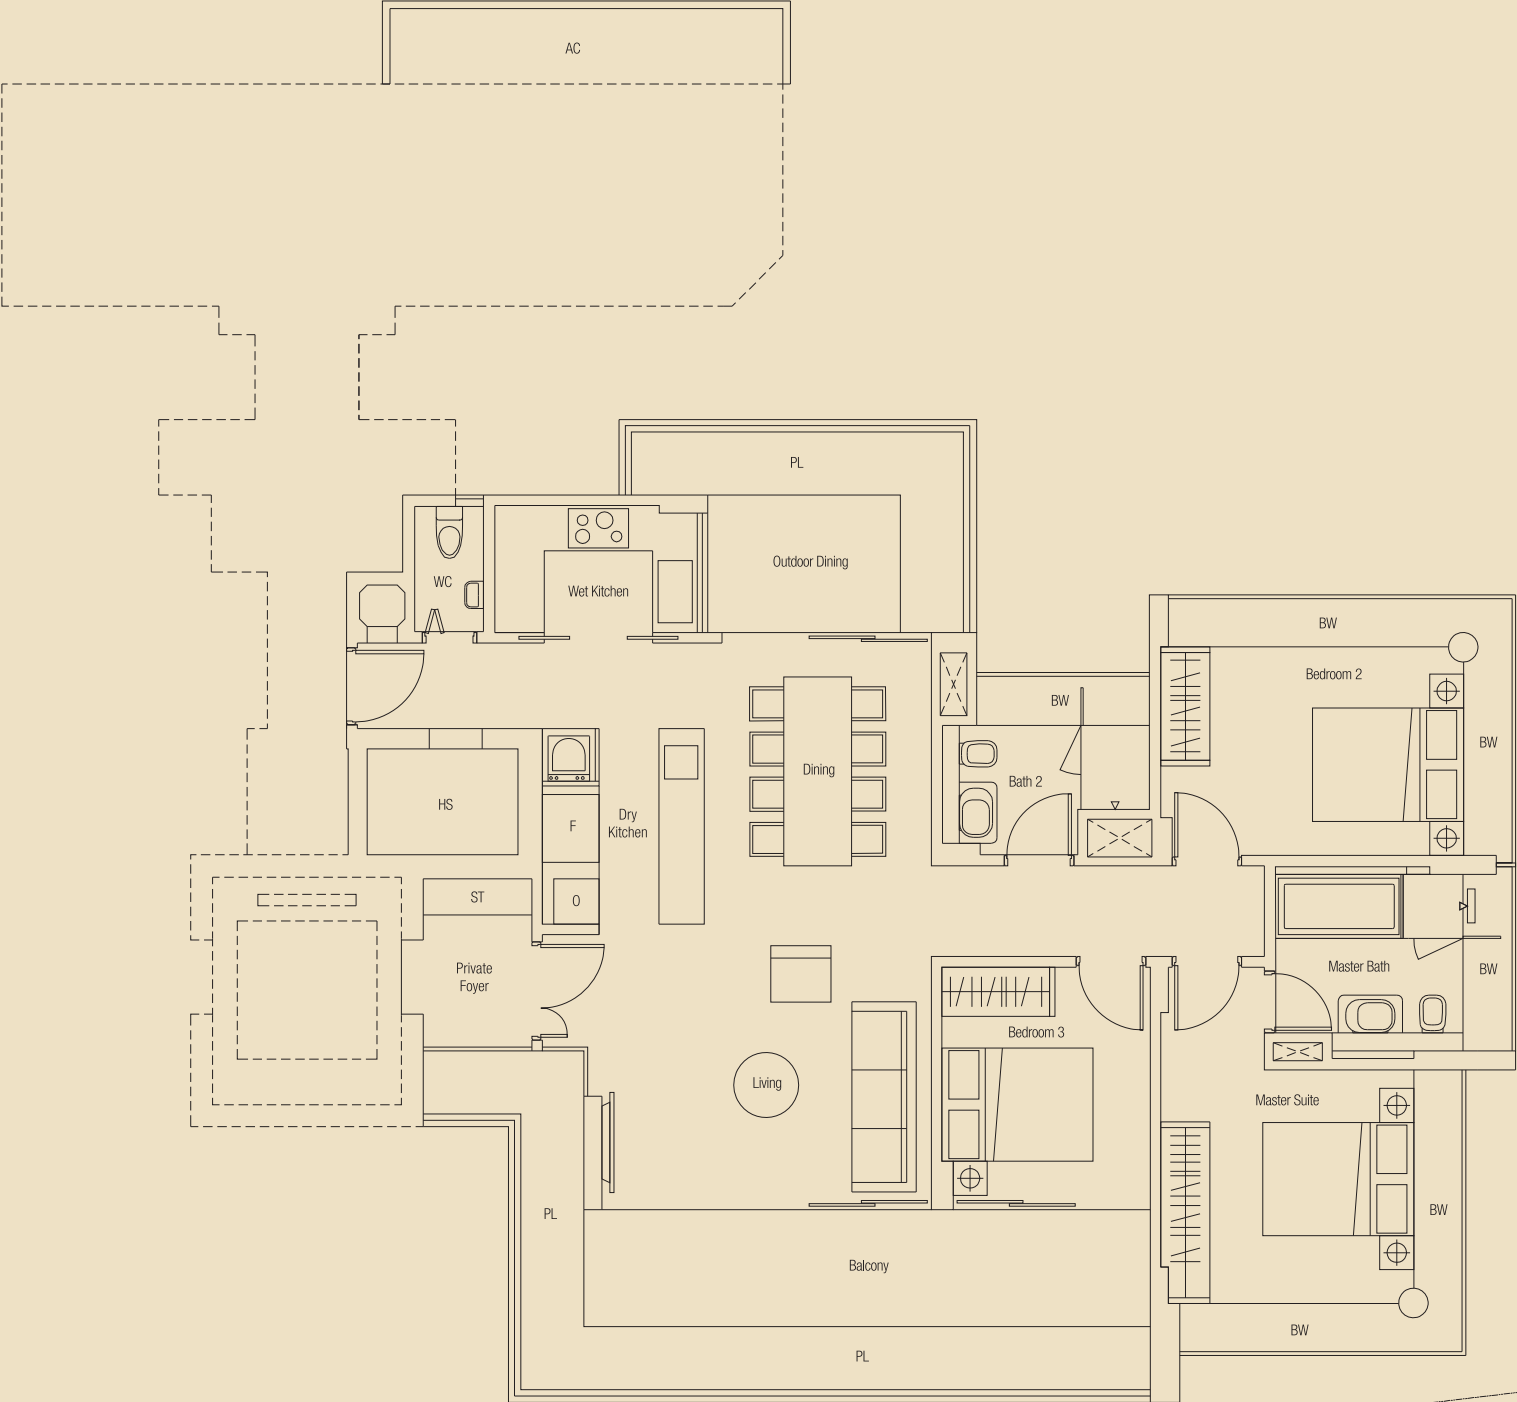

FLOOR PLANS

TYPE A1-G

3-Bedroom

248 sq m / 2670 sq ft

#01-01

TYPE A1a

3-Bedroom

158 sq m / 1701 sq ft

#02-01

TYPE A1

3-Bedroom

164 sq m / 1765 sq ft

#03-01 to #10-01

TYPE A1b

3-Bedroom

171 sq m / 1841 sq ft

#11-01

TYPE A1-P

Penthouse (Living - Lower Level)

303 sq m / 3262 sq ft

#12-01

TYPE A1-P

Penthouse (Lifestyle - Upper Level)

Roof Garden with Private Pool