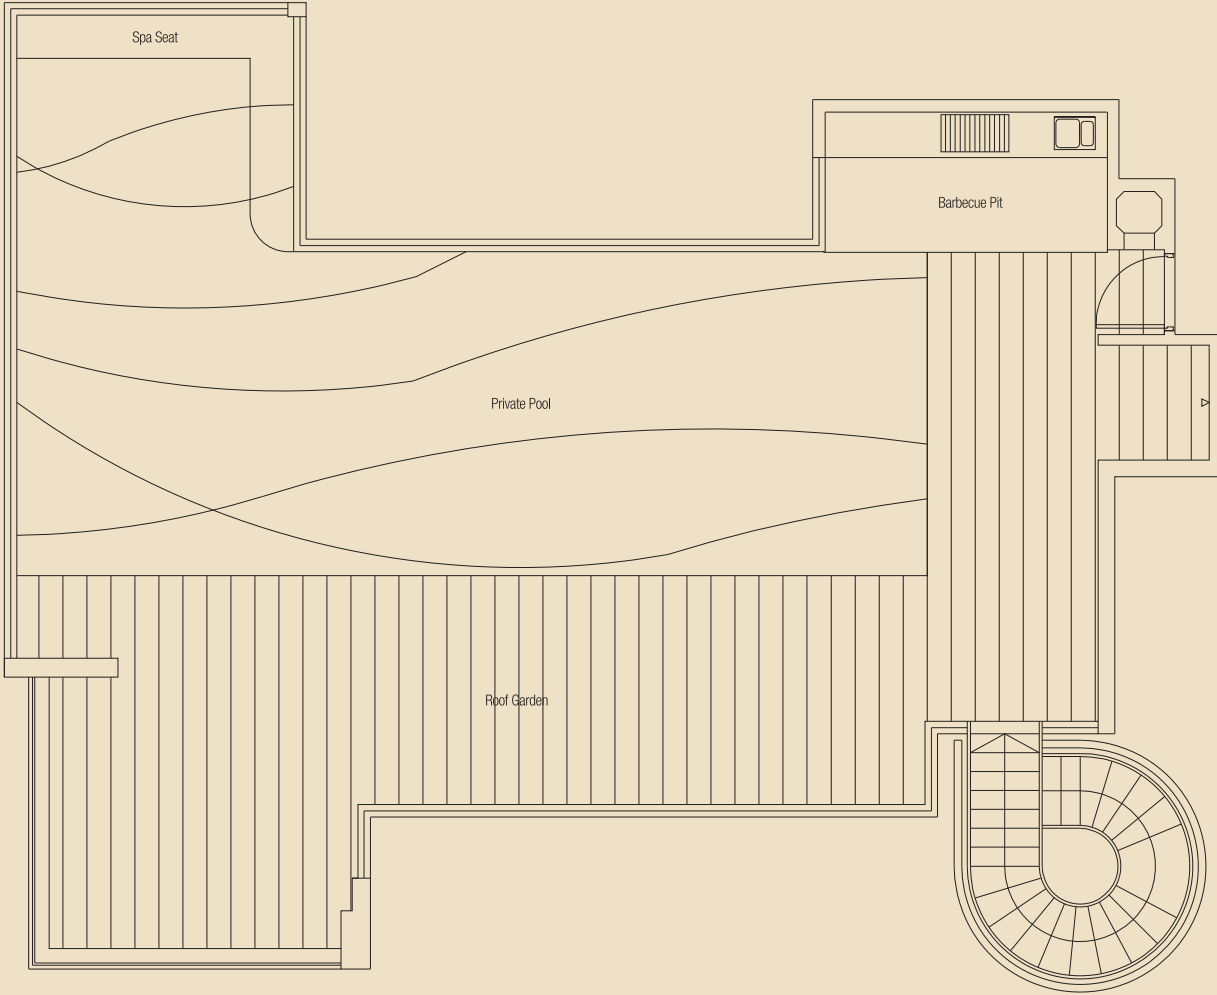

TYPE B1-P

Penthouse (Living - Lower Level)

340 sq m / 3660 sq ft

#12-02

TYPE B1-P

Penthouse (Lifestyle - Upper Level)

Roof Garden with Private Pool

TYPE B2-G

4-Bedroom

291 sq m / 3132 sq ft

#01-03

TYPE B2

4-Bedroom

185 sq m / 1991 sq ft

#02-03 to #10-03

TYPE B2b