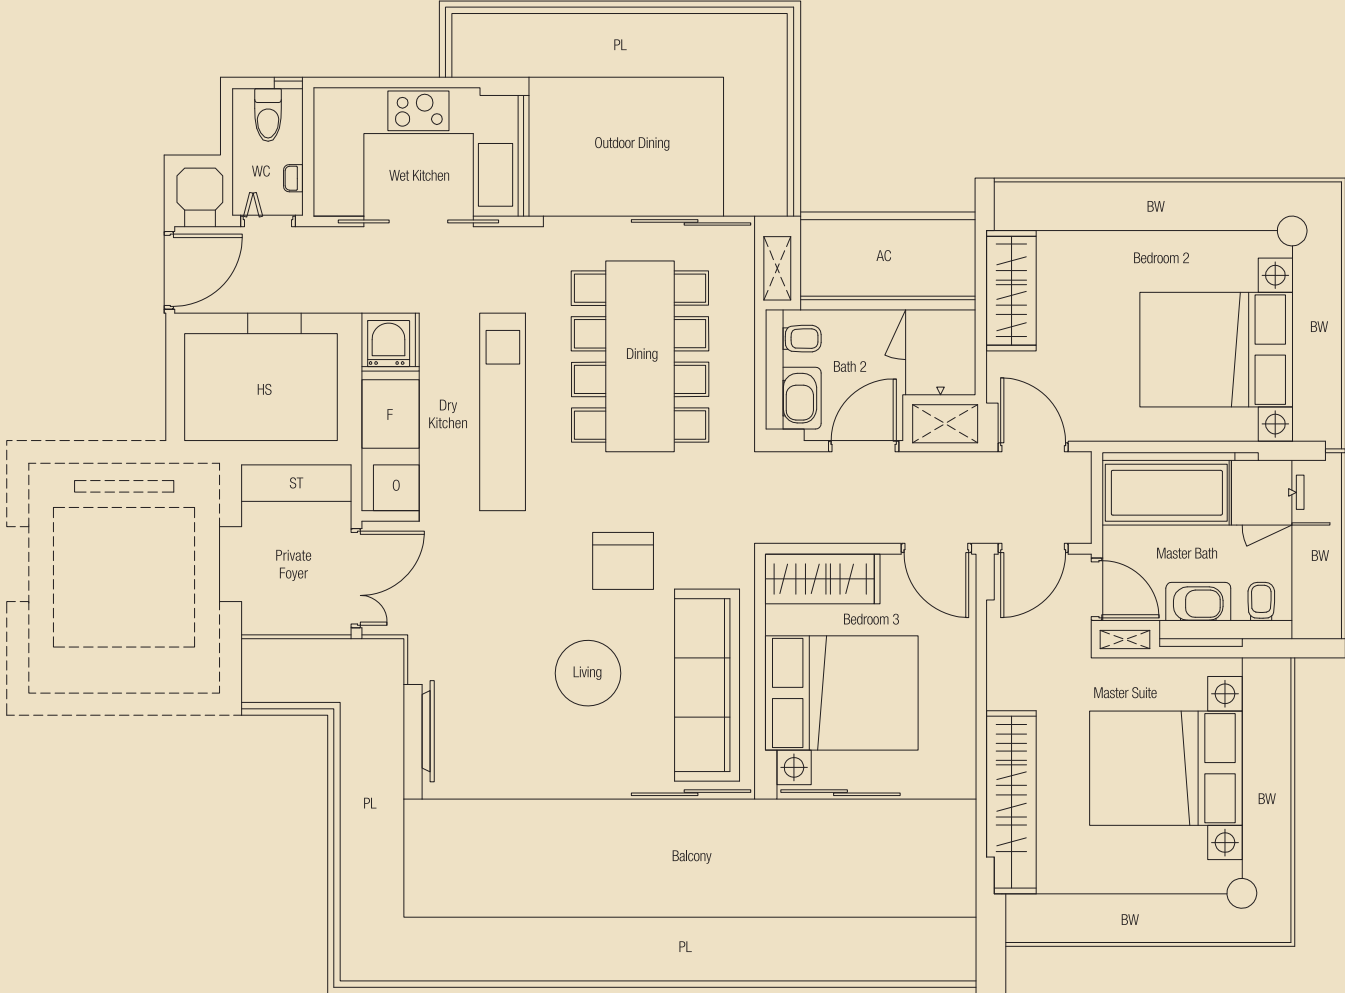

FLOOR PLANS

TYPE A1-G

3-Bedroom

248 sq m / 2670 sq ft

#01-01

TYPE A1a

3-Bedroom

158 sq m / 1701 sq ft

#02-01

TYPE A1

3-Bedroom

164 sq m / 1765 sq ft

#03-01 to #10-01

TYPE A1b

3-Bedroom

171 sq m / 1841 sq ft

#11-01

TYPE A1-P

Penthouse (Living - Lower Level)

303 sq m / 3262 sq ft

#12-01

TYPE A1-P

Penthouse (Lifestyle - Upper Level)

Roof Garden with Private Pool

TYPE B1-G

4-Bedroom

193 sq m / 2078 sq ft

#01-02

TYPE B1a

4-Bedroom

180 sq m / 1938 sq ft

#02-02