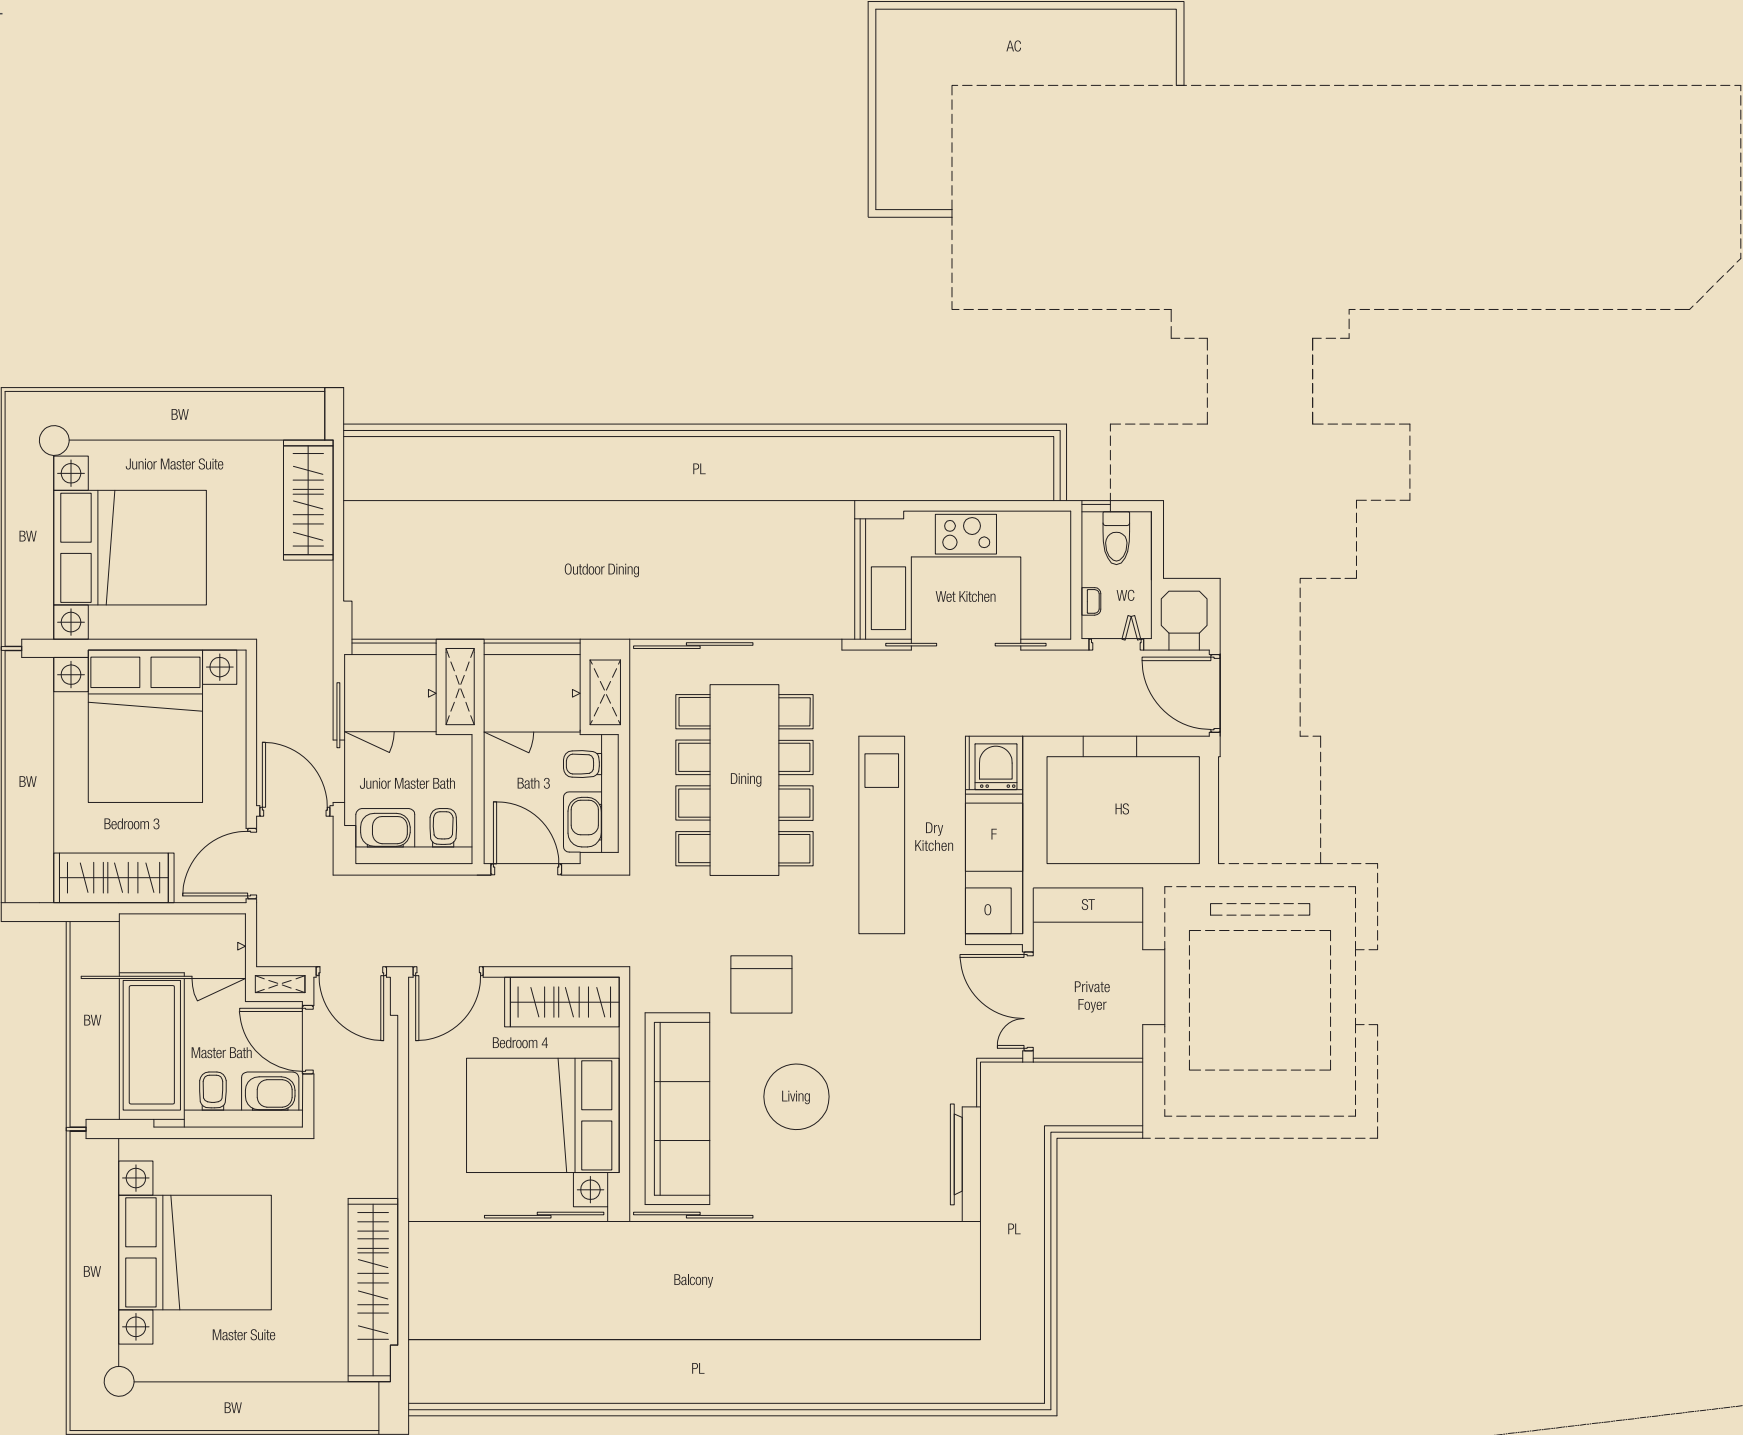

TYPE B3b

4-Bedroom

194 sq m / 2088 sq ft

#11-04