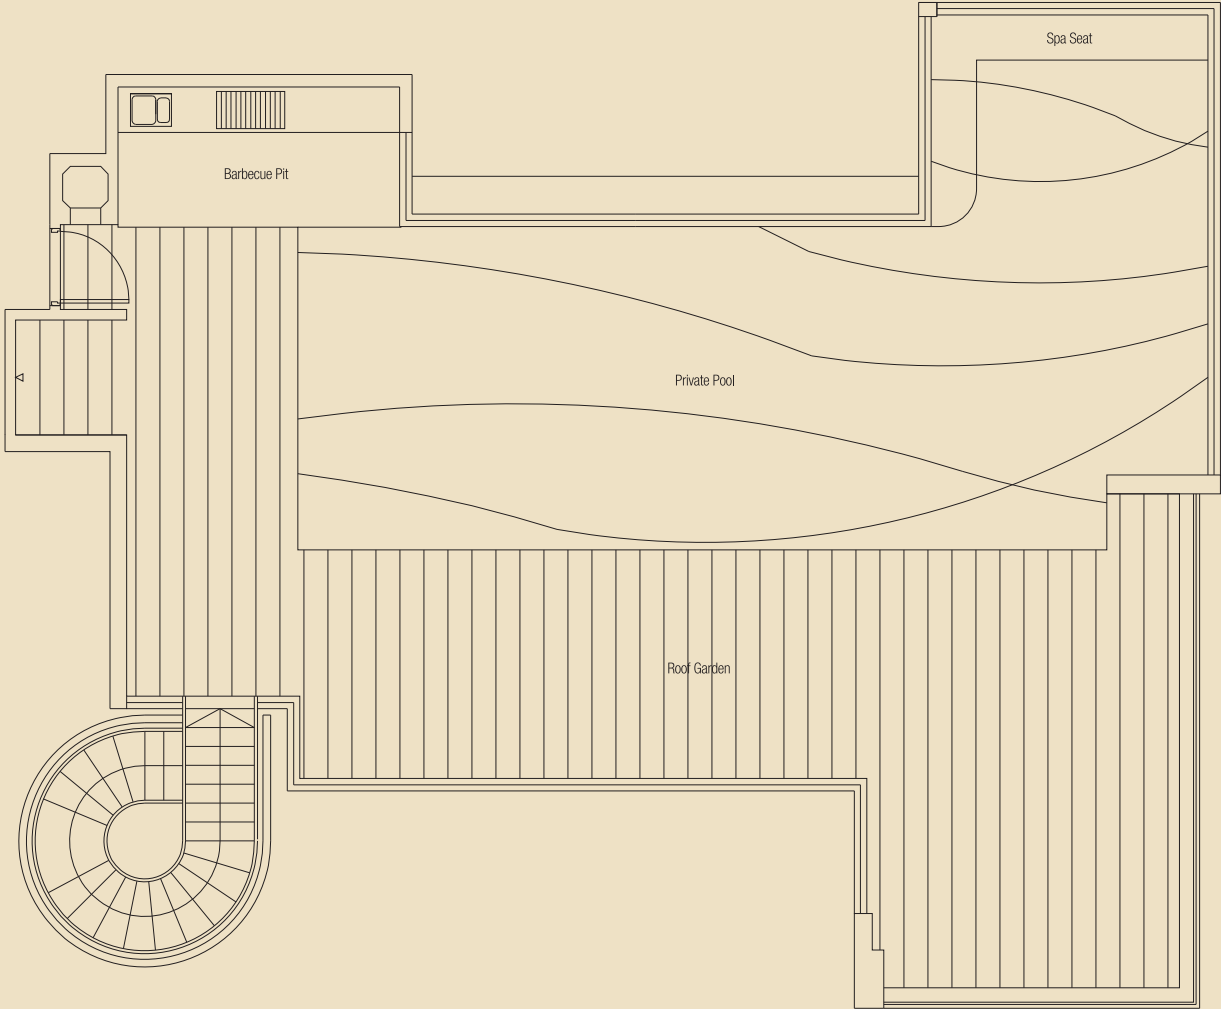

Penthouse (Lifestyle - Upper Level)

Roof Garden with Private Pool

TYPE B3-G

4-Bedroom

288 sq m / 3100 sq ft

#01-04

TYPE B3

4-Bedroom