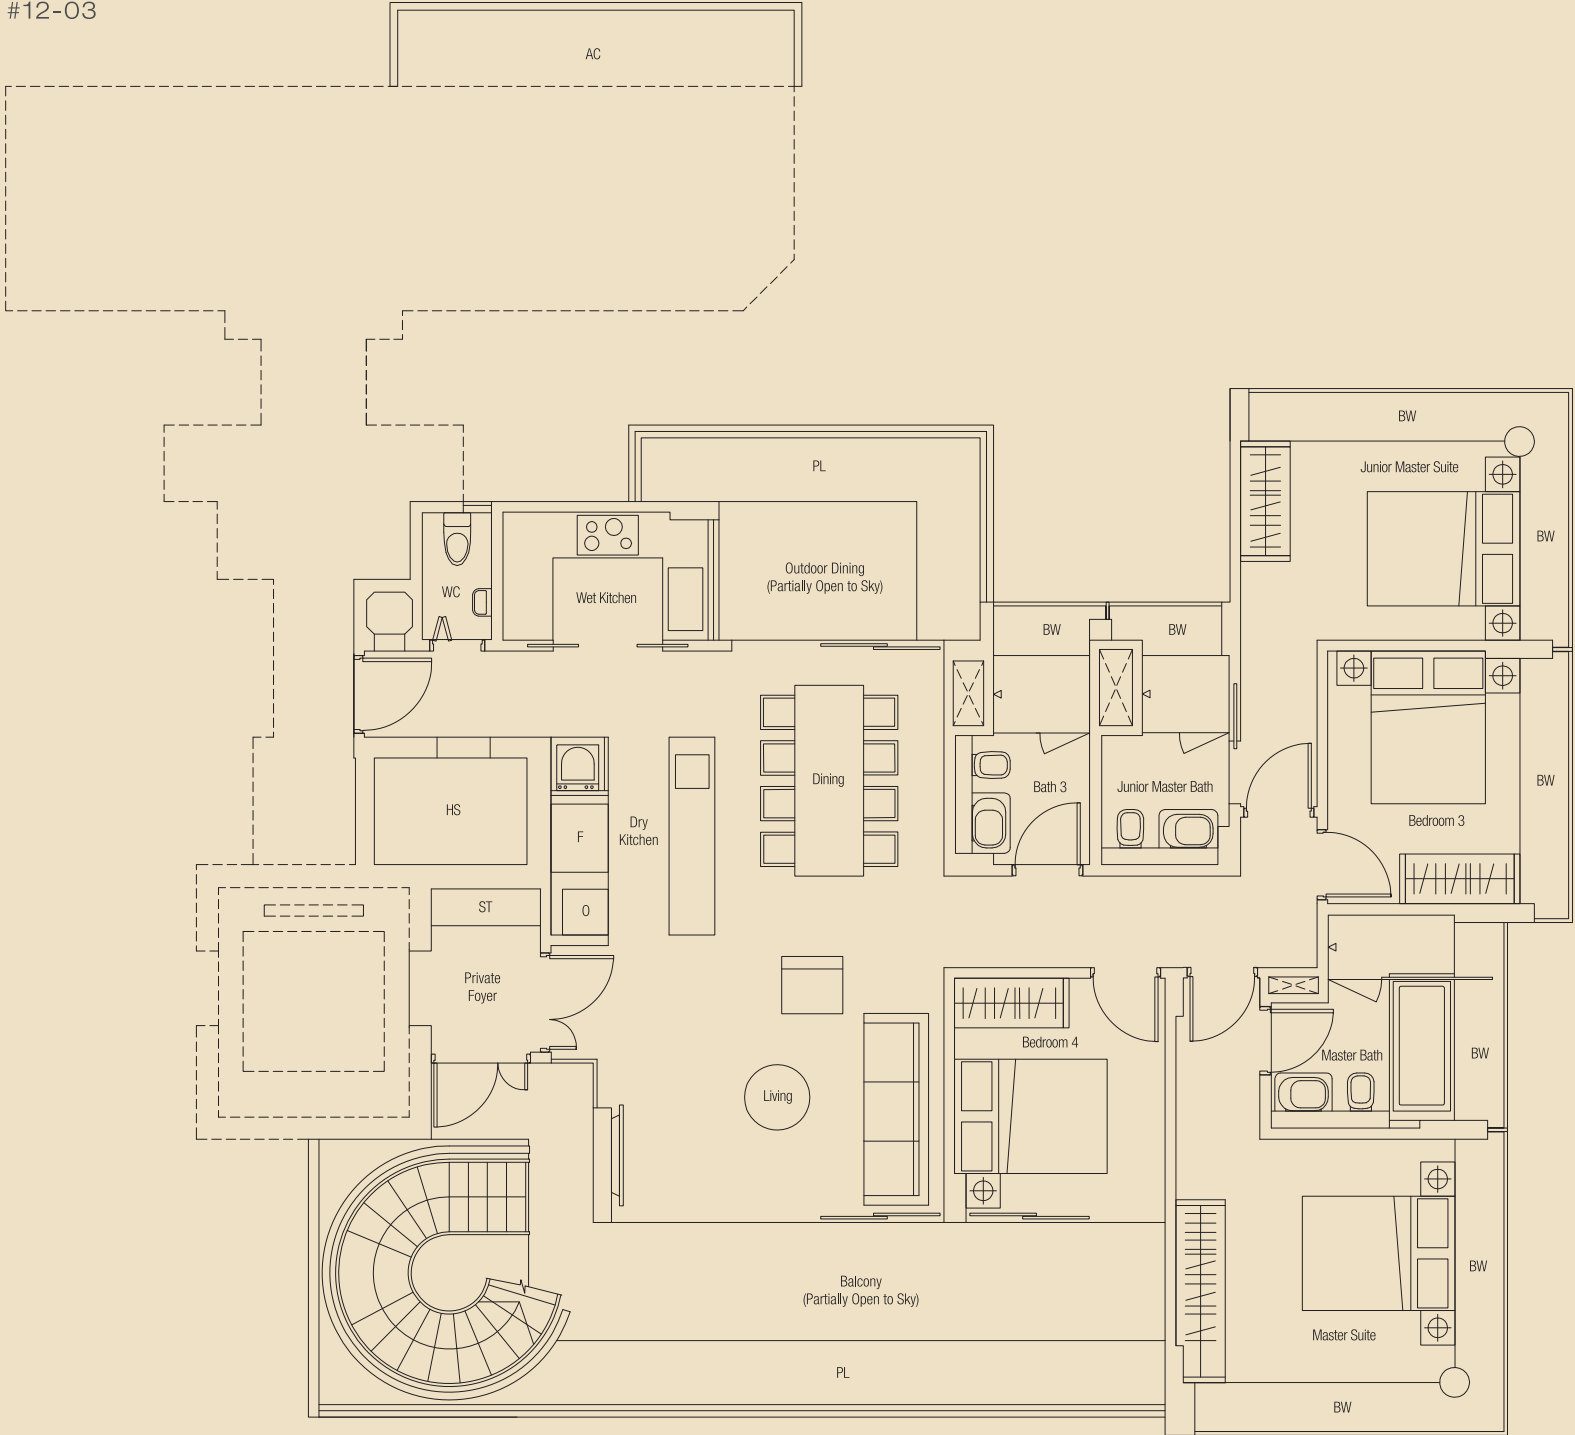

TYPE B2-P

Penthouse (Living - Lower Level)

341 sq m / 3671 sq ft

#12-03