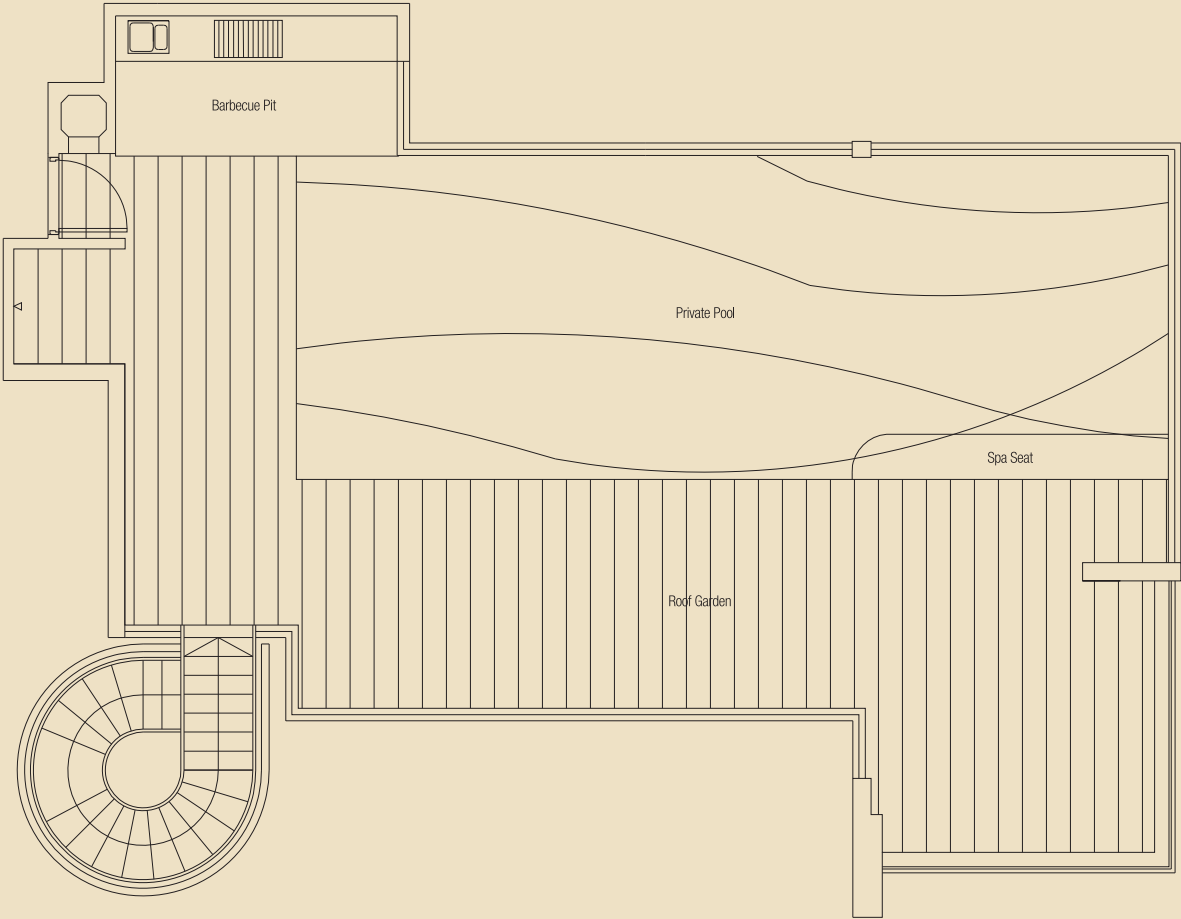

#11-01

TYPE A1-P

Penthouse (Living - Lower Level)

303 sq m / 3262 sq ft

#12-01

TYPE A1-P

Penthouse (Lifestyle - Upper Level)

Roof Garden with Private Pool