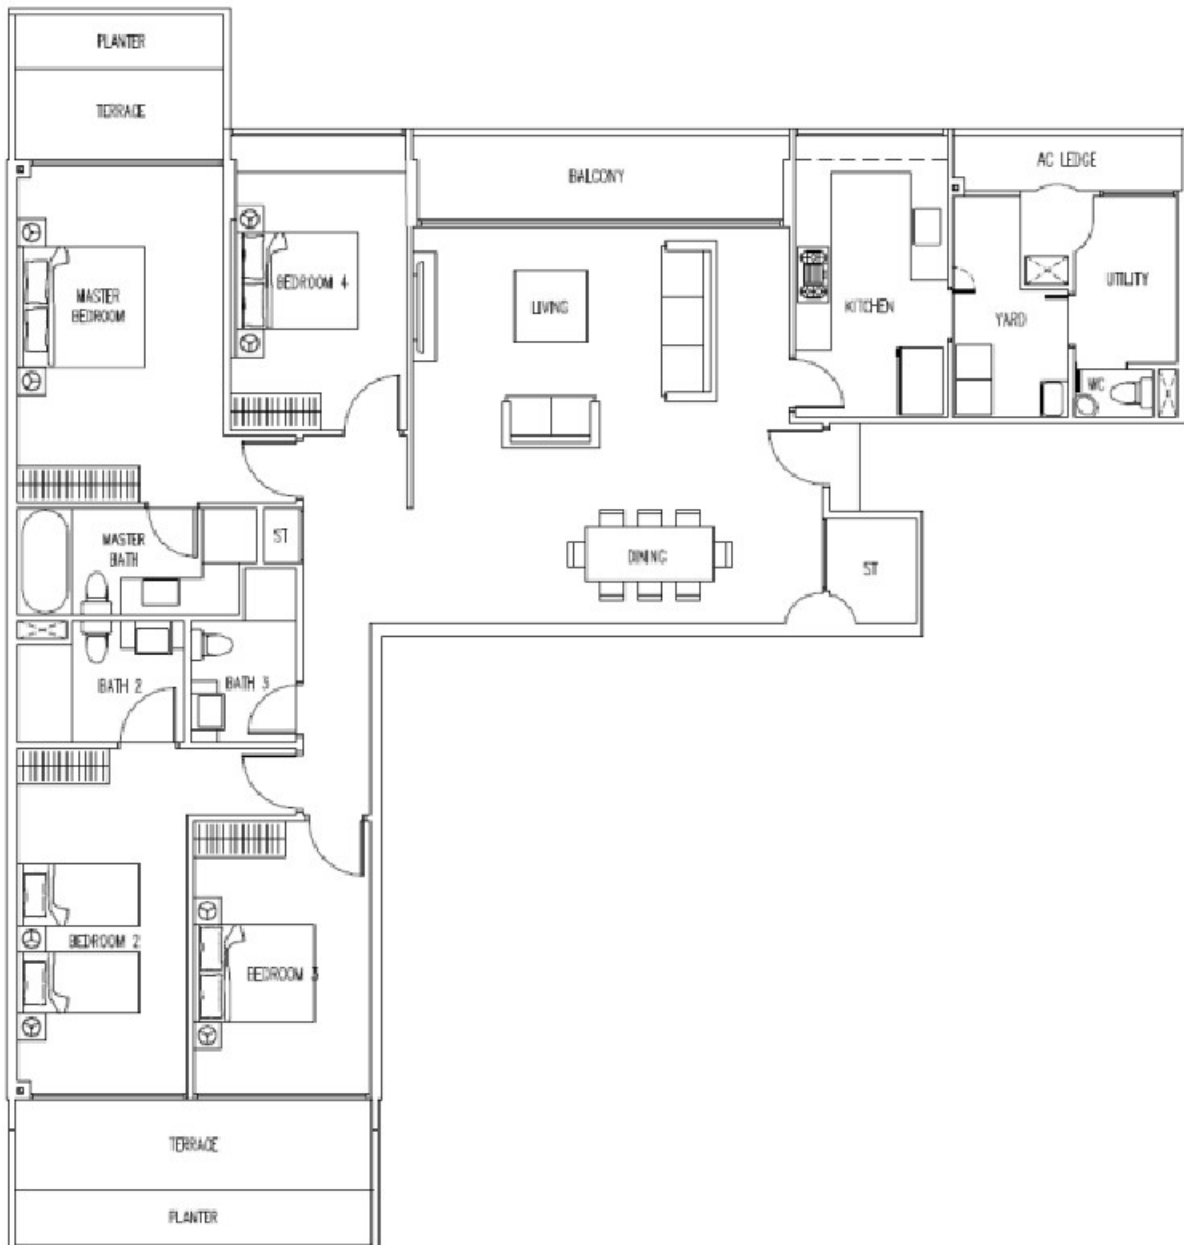

Typical Layout - Type A

98 sqm (1,055 sqft)

Typical Layout - Type B

117 sqm (1,259 sqft)

Typical Layout - Type B

136 sqm (1,464 sqft)

Typical Layout – Type C

162 sqm (1,744 sqft)

Typical Layout – Type C

197 sqm (2,121 sqft)

Typical Layout – Type D

211 sqm (2,271 sqft)

Typical Layout – Type D

232 sqm (2,497 sqft)

Typical Layout – Type E

192 sqm (2,067 sqft)