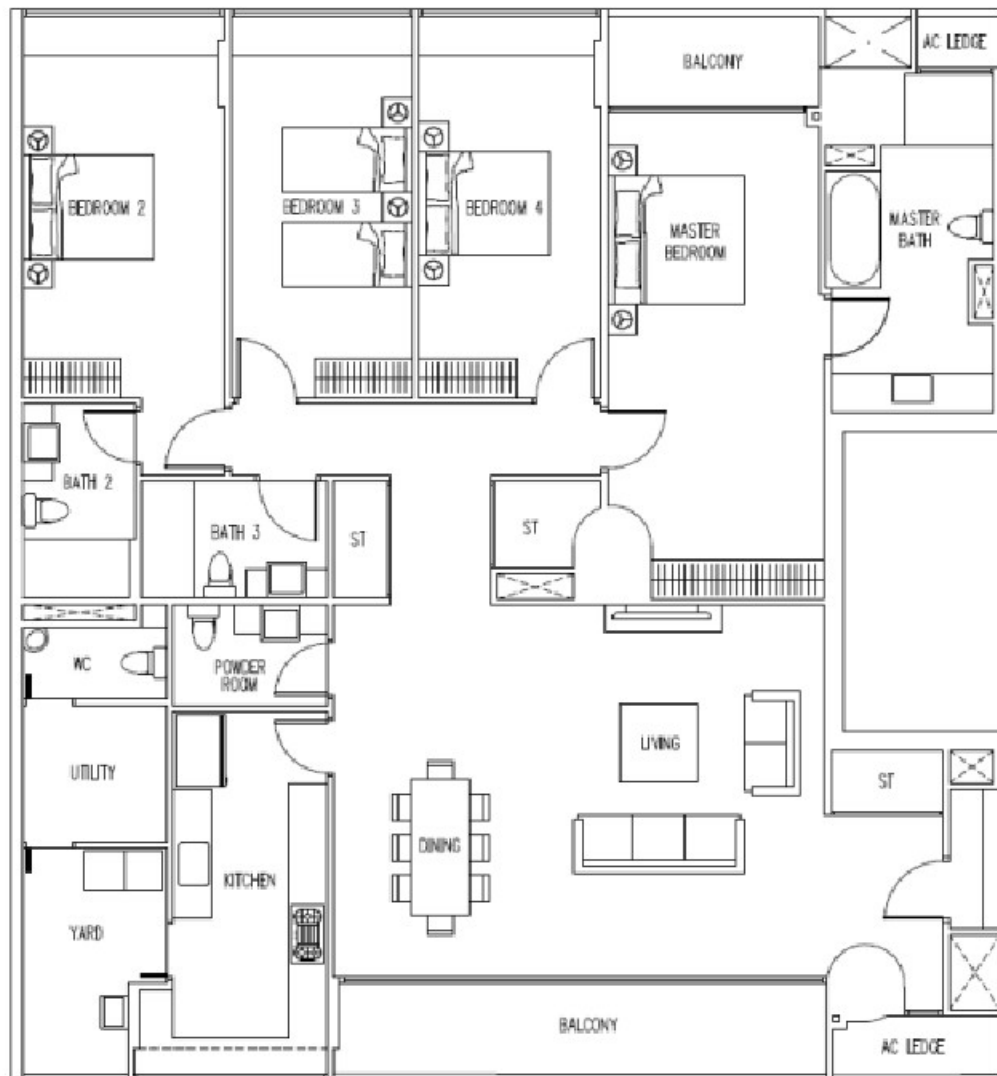

Typical Layout - Type A

98 sqm (1,055 sqft)

Typical Layout - Type B

117 sqm (1,259 sqft)

Typical Layout - Type B

136 sqm (1,464 sqft)

Typical Layout – Type C

162 sqm (1,744 sqft)

Typical Layout – Type C

197 sqm (2,121 sqft)

Typical Layout – Type D

211 sqm (2,271 sqft)

Typical Layout – Type D

232 sqm (2,497 sqft)

Typical Layout – Type E

192 sqm (2,067 sqft)