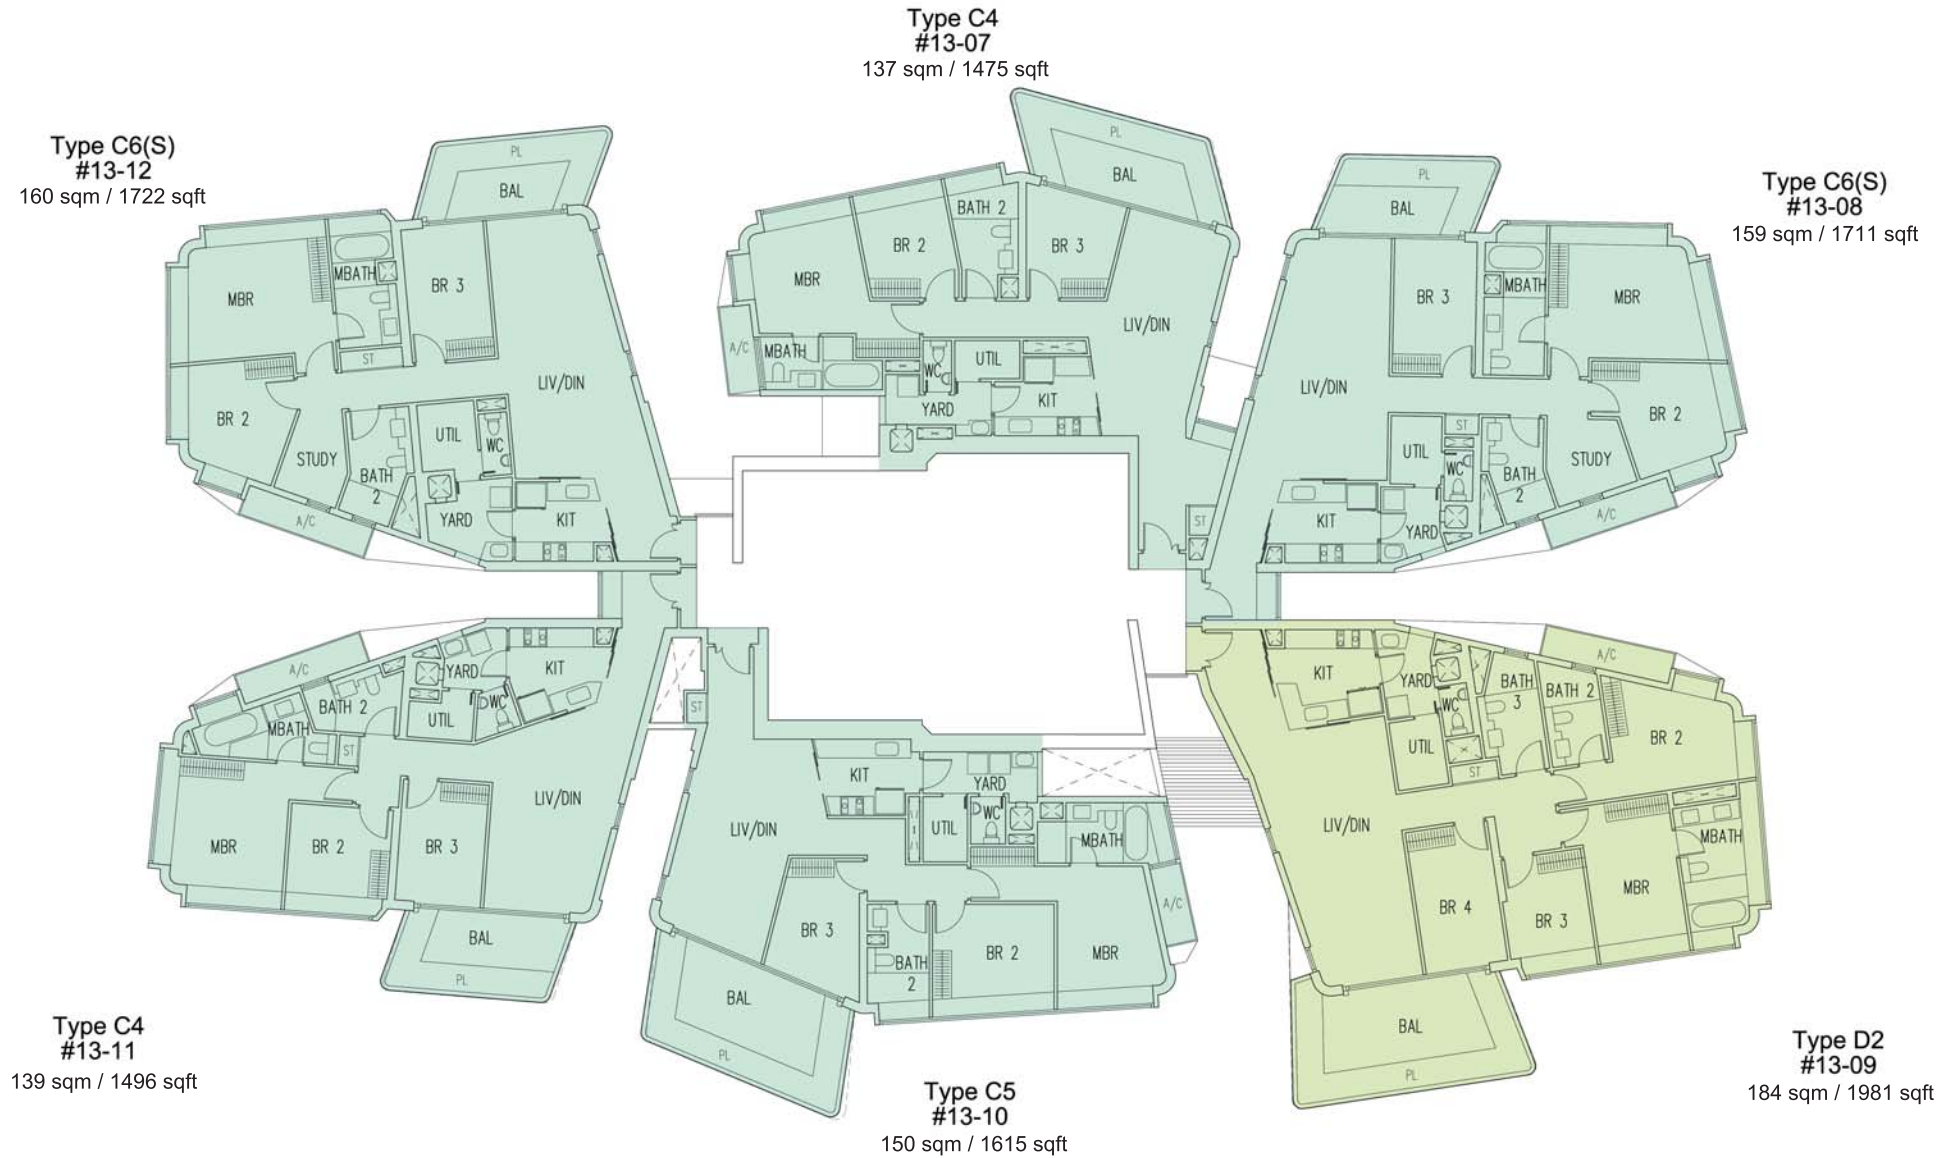

LEGEND

TYPE A - 1 Bedroom+Study	TYPE D - 4 Bedrooms
TYPE B - 2 Bedrooms / 2 Bedrooms+Study	TYPE GH - 4 Bedrooms Garden House
TYPE C - 3 Bedrooms / 3 Bedrooms+Study	TYPE PH - 4 Bedrooms Penthouse

11TH STOREY PLAN

LEGEND

TYPE A - 1 Bedroom+Study	TYPE D - 4 Bedrooms
TYPE B - 2 Bedrooms / 2 Bedrooms+Study	TYPE GH - 4 Bedrooms Garden House
TYPE C - 3 Bedrooms / 3 Bedrooms+Study	TYPE PH - 4 Bedrooms Penthouse

12TH STOREY PLAN

LEGEND

TYPE A - 1 Bedroom+Study	TYPE D - 4 Bedrooms
TYPE B - 2 Bedrooms / 2 Bedrooms+Study	TYPE GH - 4 Bedrooms Garden House
TYPE C - 3 Bedrooms / 3 Bedrooms+Study	TYPE PH - 4 Bedrooms Penthouse

13TH STOREY PLAN

LEGEND

TYPE A - 1 Bedroom+Study	TYPE D - 4 Bedrooms
TYPE B - 2 Bedrooms / 2 Bedrooms+Study	TYPE GH - 4 Bedrooms Garden House
TYPE C - 3 Bedrooms / 3 Bedrooms+Study	TYPE PH - 4 Bedrooms Penthouse

14TH STOREY PLAN