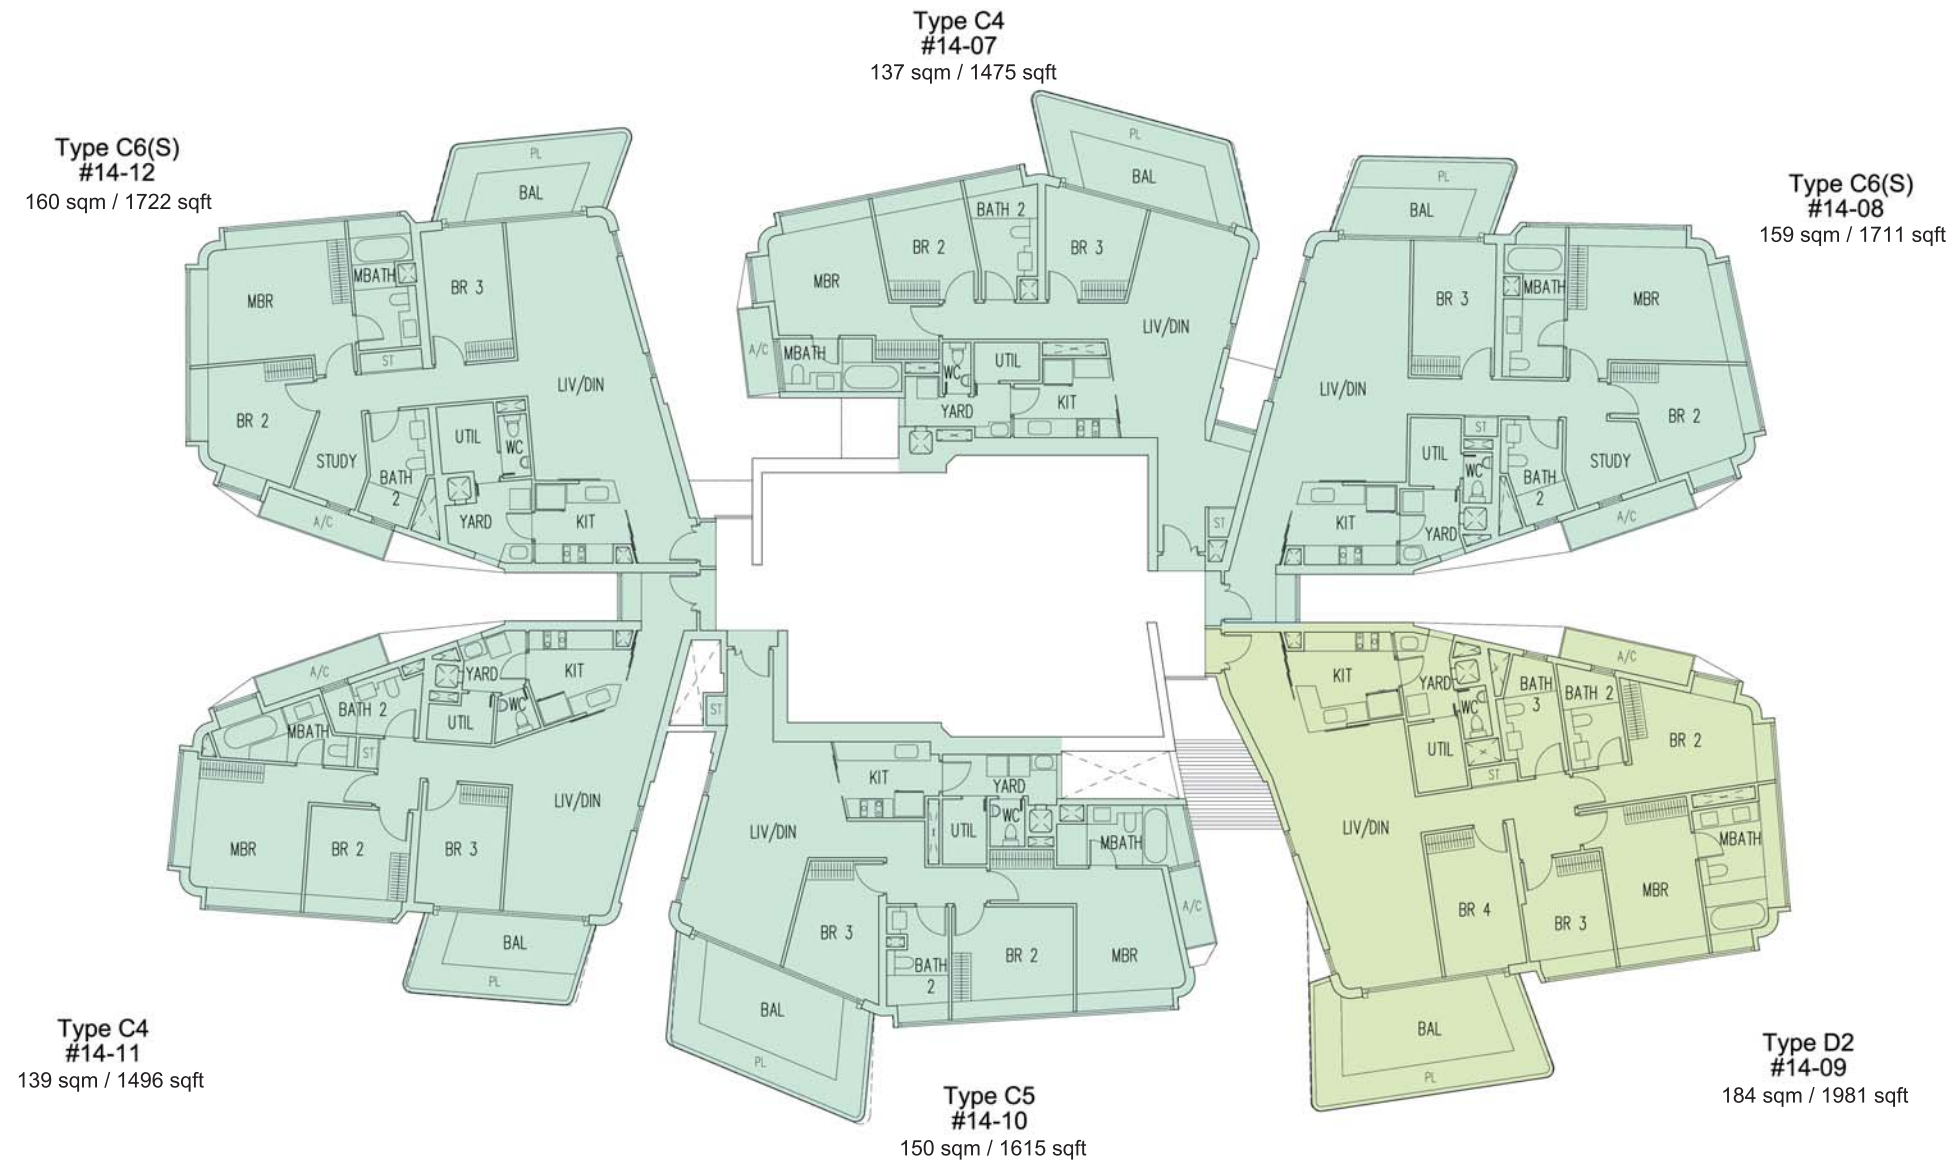

LEGEND

TYPE A - 1 Bedroom+Study	TYPE D - 4 Bedrooms
TYPE B - 2 Bedrooms / 2 Bedrooms+Study	TYPE GH - 4 Bedrooms Garden House
TYPE C - 3 Bedrooms / 3 Bedrooms+Study	TYPE PH - 4 Bedrooms Penthouse

12TH STOREY PLAN

LEGEND

TYPE A - 1 Bedroom+Study	TYPE D - 4 Bedrooms
TYPE B - 2 Bedrooms / 2 Bedrooms+Study	TYPE GH - 4 Bedrooms Garden House
TYPE C - 3 Bedrooms / 3 Bedrooms+Study	TYPE PH - 4 Bedrooms Penthouse

13TH STOREY PLAN

LEGEND

TYPE A - 1 Bedroom+Study	TYPE D - 4 Bedrooms
TYPE B - 2 Bedrooms / 2 Bedrooms+Study	TYPE GH - 4 Bedrooms Garden House
TYPE C - 3 Bedrooms / 3 Bedrooms+Study	TYPE PH - 4 Bedrooms Penthouse

14TH STOREY PLAN

LEGEND

TYPE A - 1 Bedroom+Study	TYPE D - 4 Bedrooms
TYPE B - 2 Bedrooms / 2 Bedrooms+Study	TYPE GH - 4 Bedrooms Garden House
TYPE C - 3 Bedrooms / 3 Bedrooms+Study	TYPE PH - 4 Bedrooms Penthouse

15TH STOREY PLAN